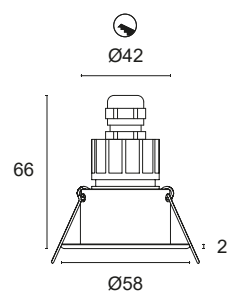

Power LED CRI>80

Power: 2,4W@350mA - 3,6W@500mA

Lumen: 150Lm@350mA - 210Lm@500mA

350mA - 500mA constant current power supply

Series connection, 50 cm cable

 **MADE IN ITALY**

BASIC CODES

L21.