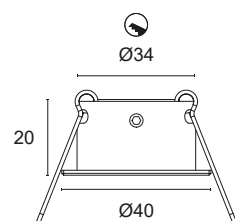

Power LED CRI>80

Power: 1,2W@500mA

Lumen: 70Lm@500mA

500mA constant current power supply

Series connection, 50 cm cable

 **MADE IN ITALY**

BASIC CODES

L95M.