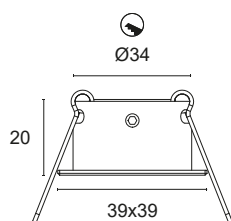

Power: 1,2W@500mA

Lumen: 70Lm@500mA

500mA constant current power supply

Series connection, 50 cm cable

 **MADE IN ITALY**

BASIC CODES

L95QM.

FINISHES