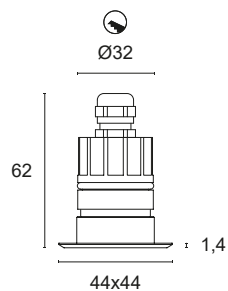

MADE IN ITALY