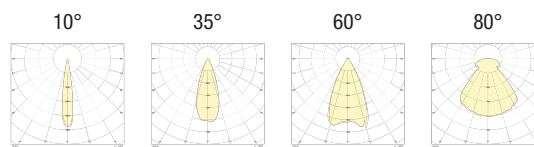

MADE IN ITALY