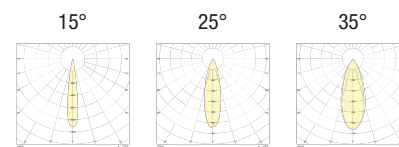

BASIC CODES

P33.

SIZE

- **A** H 90mm
- **B** H 180mm
- **C** H 290mm
- **D** H 470mm
- **E** H 760mm

FINISHES

- ☐ **1** White
- ☐ **2** Matt black
- ☐ **5** Gloss aluminium
- ☐ **7** Brushed aluminium
- ☐ **8** Gold leaf
- ☐ **9** Bond Copper

LIGHT BEAM

- ☐ **15** 15°
- ☐ **25** 25°
- ☐ **35** 35°

LED COLOUR

- ☒ **AM** "Wine" Amber
- Approved by CIVIC

Code example:

CISO P33 CEILING LIGHT + H470mm + White + 15° light beam + "Wine" Amber = Code: P33.D115AM