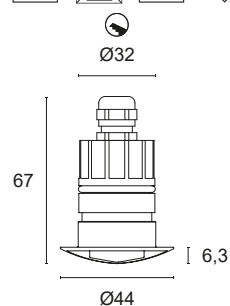

Power LED CRI>80

Power: 0,8W@350mA - 1,2W@500mA

Lumen: 50Lm@350mA - 70Lm@500mA

350mA - 500mA constant current power supply

Series connection, 50 cm cable

 **MADE IN ITALY**

BASIC CODES

L403.