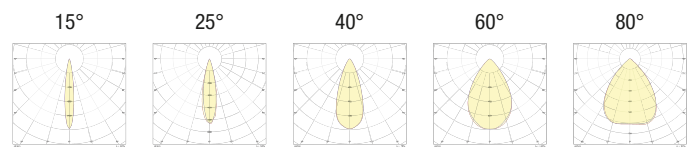

BASIC CODES

L9Q.

FINISHES

- ☐ 1 White
- ☐ 2 Matt black
- ☐ 3 Brushed gold
- ☐ 6 Chrome
- ☐ 7 Brushed aluminium
- ☐ 8 Transparent
- ☐ 9 Polished gold

LIGHT BAND

- ☐ 15 15°
- ☐ 25 25°
- ☐ 40 40°
- ☐ 60 60°
- ☐ 80 80°

LED COLOUR

1. ☒ **AM** "Wine" Amber
2. Approved by CIVIC

POWER

- **3** 1x0.8W - 350mA - 50 lm
- **5** 1x1,2W - 500mA - 70 lm

Code example:

EOS Q + Brushed aluminium + 15° light beam + "Wine" Amber + 0,8W = Code: L9Q.715AM3