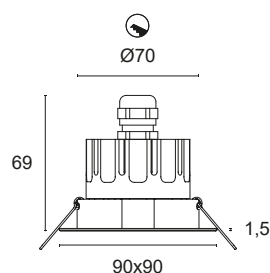

Power LED CRI>80

Power: 3,2W@350mA - 4,8W@500mA

Lumen: 200Lm@350mA - 280Lm@500mA

350mA - 500mA constant current power supply

Series connection, 50 cm cable

 **MADE IN ITALY**

BASIC CODES

L25.