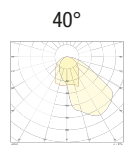

MADE IN ITALY