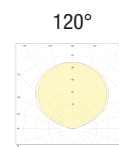

Power LED CRI>80

Power: 0,8W@350mA - 1,2W@500mA

Lumen: 50Lm@350mA - 70Lm@500mA

350mA - 500mA constant current power supply

Series connection, 50 cm cable

 **MADE IN ITALY**

BASIC CODES

L9X.