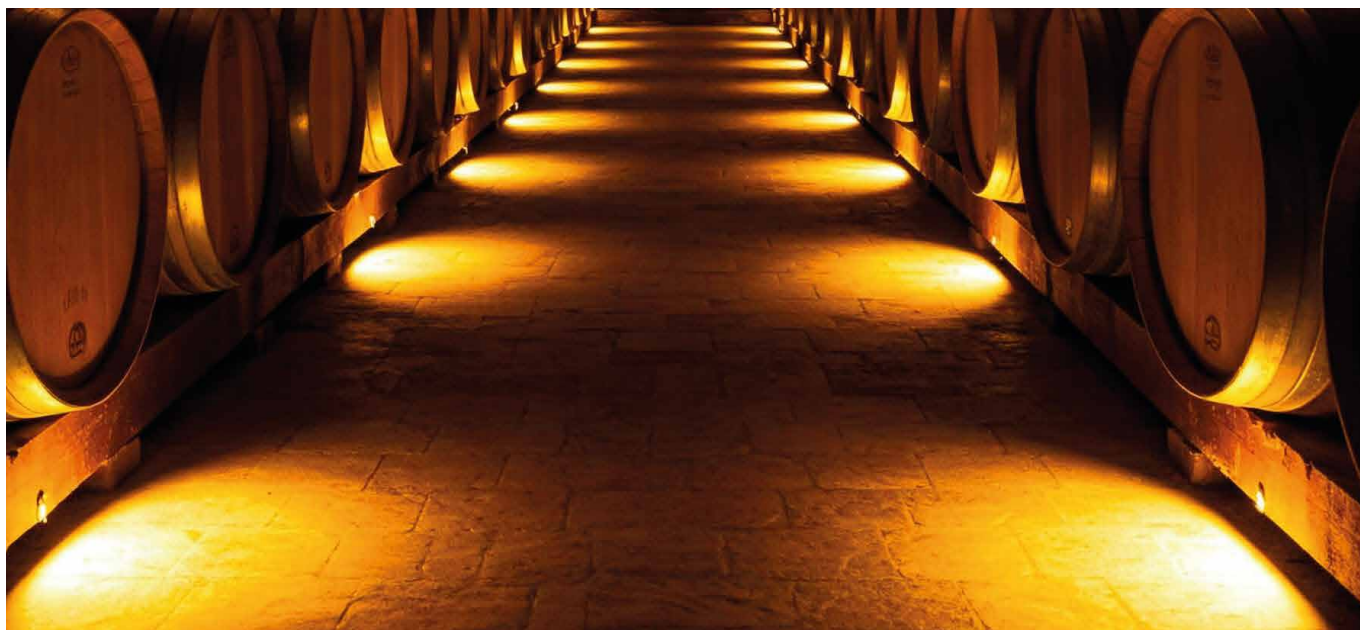

MEMO

L30S.

Flush-fitted in polished 304 stainless steel with power LED for decoration, courtesy or step marker lighting. Diffuse lighting with anti-glare cowling. Can be fitted in the wall or floor, indoors and outdoors. Mounting with formwork.

Power LED CRI>80
Power: 0,8W@350mA
Lumen: 50Lm@350mA
350mA constant current power supply
Series connection, 50 cm cable

MADE IN ITALY