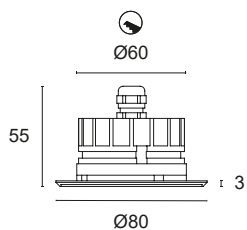

MADE IN ITALY