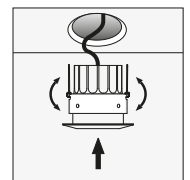

ACSO SERIES RING

Aluminium ring for ACSO series models for use during flush fitting in plasterboard.

Place the ring in the spotlight.

Secure the ring with the supplied grub screws.

Drill the plasterboard to the indicated size and insert the spotlight into the hole.