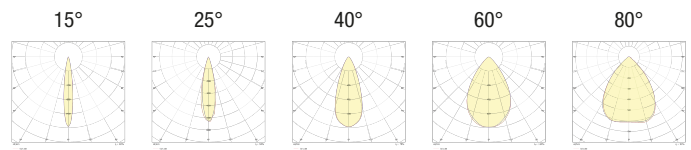

BASIC CODES

P31.

SIZE

- **A** H 90mm
- **B** H 180mm
- **C** H 290mm
- **D** H 470mm
- **E** H 760mm

FINISHES

- ☐ **1** White
- ☒ **2** Matt black
- ☐ **5** Gloss aluminium
- ☐ **7** Brushed aluminium
- ☐ **8** Gold leaf
- ☐ **9** Bond Copper

LIGHT BEAM

- ☒ **15** 15°
- ☐ **25** 25°
- ☐ **40** 40°
- ☐ **60** 60°
- ☐ **80** 80°

LED COLOUR

- ☒ **AM** "Wine" Amber
- Approved by CIVIC

Code example:

CISO P31 CEILING LIGHT + H470mm + White + 15° light beam + "Wine" Amber = Code: P31.D115AM