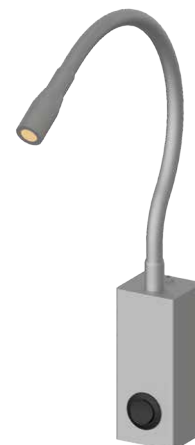

PIXEL 1

F10.

Directional lamp in polished, flexible aluminium suitable for reading, decoration or courtesy lighting. Choice of secondary optics, can be installed indoors. Screw mounting with base or on wall.

Power LED CRI>80

Power: 0,8W@350mA

Lumen: 50Lm@350mA

350mA constant current power supply

Constant current power supply included

MADE IN ITALY

F10. base w/box

F10. flat base

BASIC CODES

F10.

FINISHES

- **6** Chrome
- **7** Brushed aluminium

LIGHT BEAM

- **25** 25°
- **40** 40°
- **60** 60°

LED COLOUR

- **AM** "Wine" Amber
- Approved by CIVIC

BASE W/BOX AND SWITCH

- **BX** without switch
- **BB** with white switch
- **BB** with black switch

FLAT BASE AND SWITCH

- **PX** without switch
- **PB** with white switch
- **PN** with black switch

Code example:

PIXEL 1 + Brushed aluminium + 25° light beam + "Wine" Amber + Flat base white switch = Code: **F10.725AMPB**