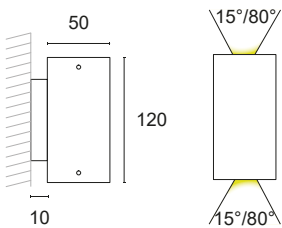

MADE IN ITALY