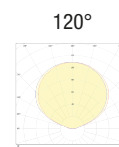

MADE IN ITALY