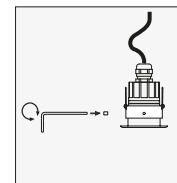

DEHO AND DARDO SERIES RING

Aluminium ring for DEHO and DARDO series models for use during flush fitting in plasterboard.

Place the ring in the spotlight.

Secure the ring with the supplied grub screws.

Drill the plasterboard to the indicated size and insert the spotlight into the hole.