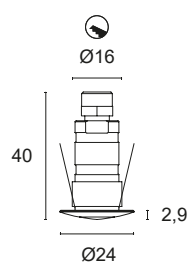

Power LED CRI>80

Power: 0,8W@350mA

Lumen: 50Lm@350mA

350mA constant current power supply

Series connection, 50 cm cable

 **MADE IN ITALY**

BASIC CODES

L31.