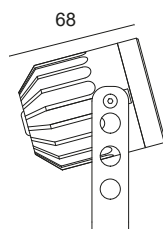

MADE IN ITALY