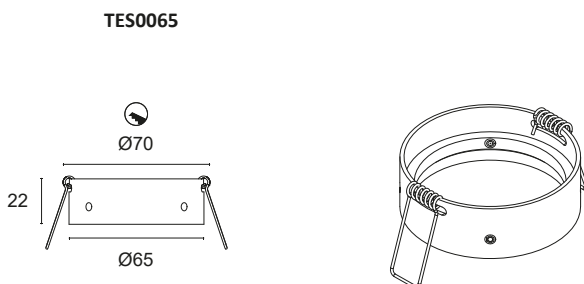

ACSO SERIES RING

Aluminium ring for ACSO series models for use during flush fitting in plasterboard.

Place the ring in the spotlight.

Secure the ring with the supplied grub screws.

Drill the plasterboard to the indicated size and insert the spotlight into the hole.