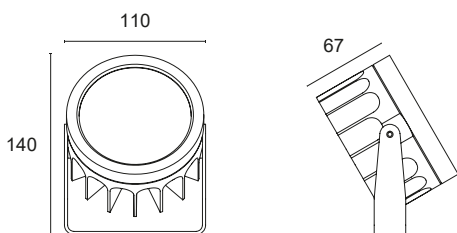

MADE IN ITALY