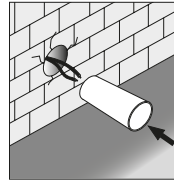

HOLLY, HALISSA AND MEMO FORMWORK

Thermoplastic formwork for HOLLY, HALISSA and MEMO series models for use during installation. Can be installed in brick walls or floors. Necessary for correct installation.

Position the formwork flush with the wall or floor.