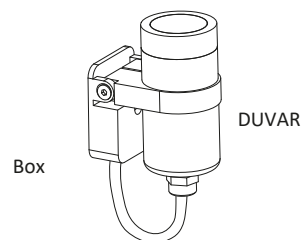

DEHO AND DARDO FORMWORK

Thermoplastic formwork for DEHO and DARDO series models for use during installation. Can be installed in brick walls or floors. Necessary for correct installation.

Position the formwork with the top flush with the wall or floor. Apply the supplied cap to prevent foreign bodies from entering the interior. Make sure there is adequate drainage under the formwork.

Check that the formwork does not move when laying the screed. Route the electrical cable from the formwork to the shaft. Close the formwork with the cap provided.

After plastering, remove the cap and connect the electricals according to the product sheet, check that it works properly and insert it into the formwork with light pressure.

DEHO AND DARDO SERIES RING

Aluminium ring for DEHO and DARDO series models for use during flush fitting in plasterboard.

Place the ring in the spotlight.

Secure the ring with the supplied grub screws.

Drill the plasterboard to the indicated size and insert the spotlight into the hole.

DUVAR BASE AND STAKE

Mounting systems for DUVAR projector, necessary for correct installation.

Box

DUVAR