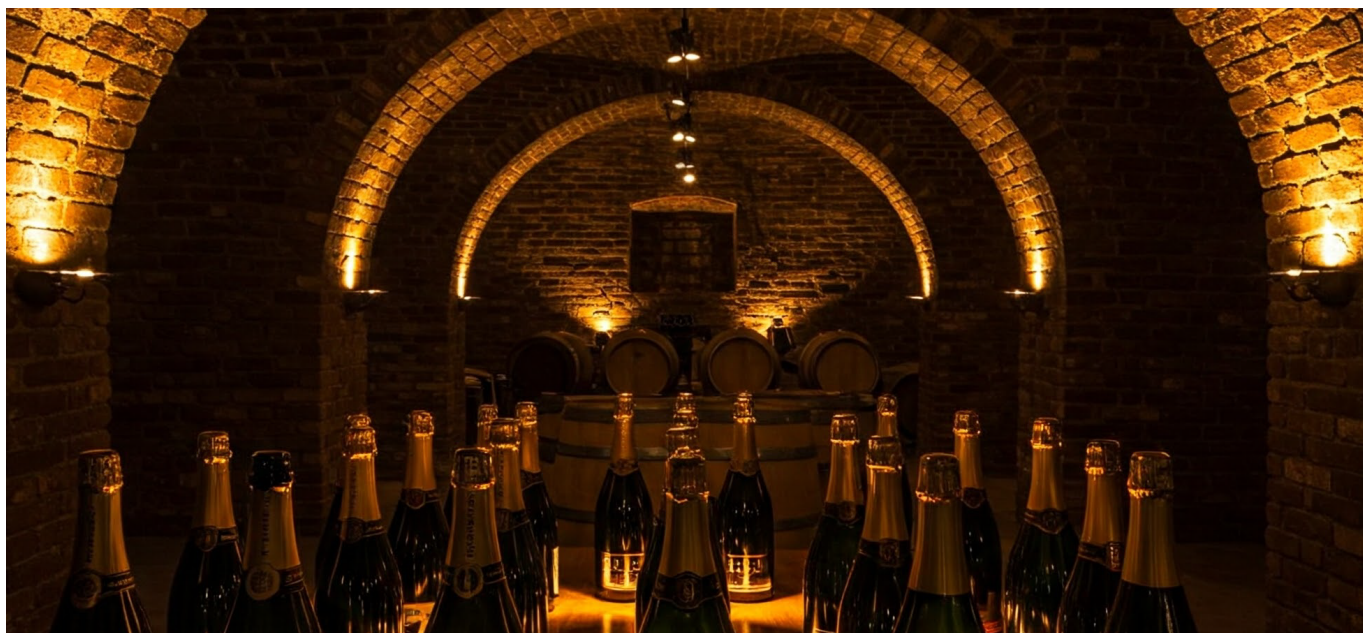

5 1x1,2W - 500mA - 70 lm

Code example:

ACSO 3 + 40° light beam + Transparent glass + "Wine" Amber + 0,8W = Code: **L603.40AMC3**

PROJECTORS

DUVAR	46
VERTIGO	47
ZEPPELIN	48

DUVAR

L23.

Directional projector in anticorrosion anodised or decorated aluminium with power LED source. Suitable for decorative, accent, courtesy and general lighting. Choice of secondary optics, can be installed indoors and outdoors. Screw mounting with wall base or stake.