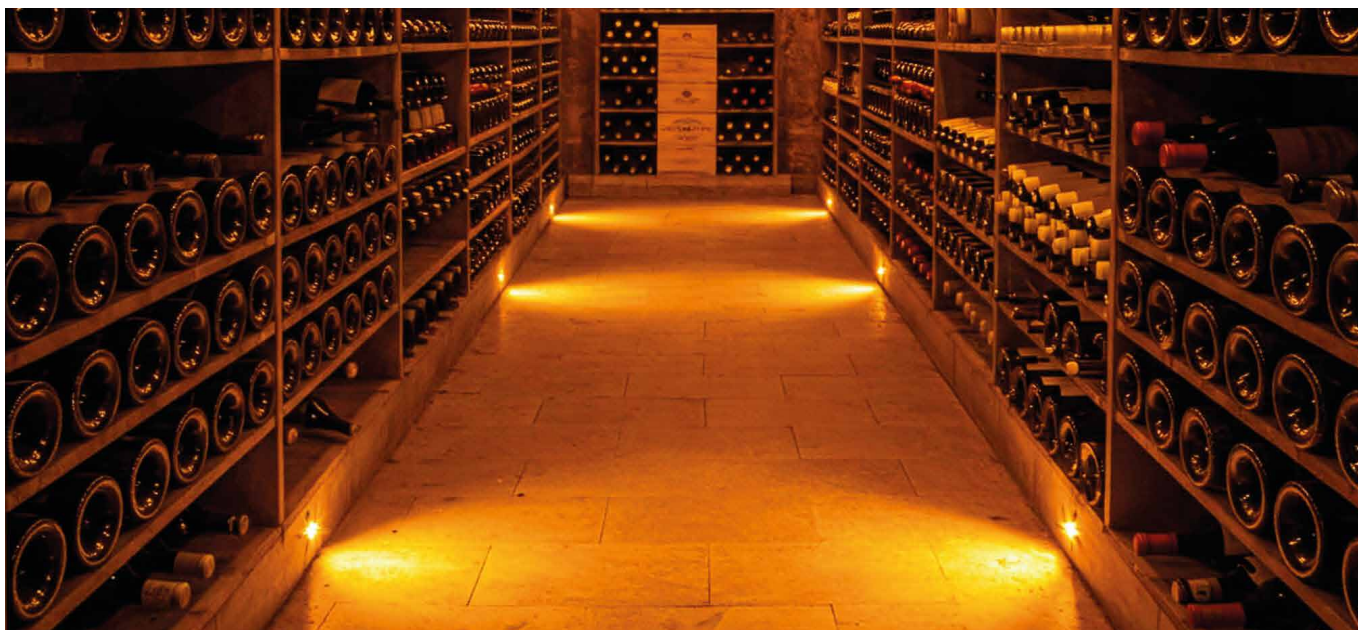

HOLLY

L30R.

Flush-fitted in polished 304 stainless steel with power LED for accent, decoration, courtesy or step marker lighting. Choice of secondary optics. Can be fitted in the floor, wall or in plasterboard indoors and outdoors. Mounting with formwork.

Power LED CRI>80
Power: 0,8W@350mA
Lumen: 50Lm@350mA
350mA constant current power supply
Series connection, 50 cm cable

MADE IN ITALY