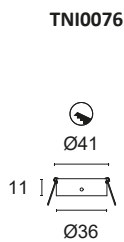

DEHO AND DARDO SERIES RING

Aluminium ring for DEHO and DARDO series models for use during flush fitting in plasterboard.

Place the ring in the spotlight.