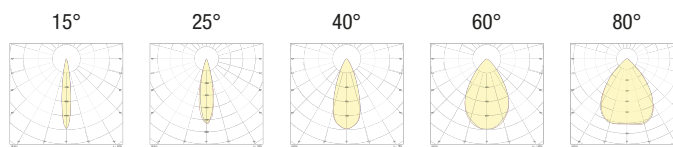

BASIC CODES

L95D.

FINISHES

- ☐ 1 White
- ☒ 2 Matt black
- ☐ 3 Brushed gold
- ☐ 6 Chrome
- ☐ 7 Brushed aluminium
- ☐ 8 Transparent
- ☐ 9 Polished gold

LIGHT BAND

- ☒ 15 15°
- ☐ 25 25°
- ☐ 40 40°
- ☐ 60 60°
- ☐ 80 80°

LED COLOUR

1. ☒ **AM** "Wine" Amber
2. Approved by CIVIC

Code example:

EOS CEILING LIGHT + Brushed aluminium + 25° light beam + "Wine" Amber = Code: L95D.725AM