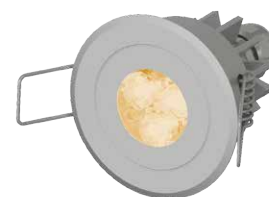

BASIK 1

L01.

Polished, decorated aluminium recessed light with powerful LEDs suitable for decorative lighting of residential and retail environments. Choice of secondary optics. Can be flush fitted indoors and outdoors if partially protected. Flush-mounted with springs.

Power LED CRI>80

Power: 2,4W@350mA - 3,6W@500mA

Lumen: 150Lm@350mA - 210Lm@500mA

350mA - 500mA constant current power supply

Series connection, 50 cm cable

MADE IN ITALY

BASIC CODES

L01.

FINISHES

- ☐ 1 White
- ☐ 2 Matt black
- ☐ 5 Gloss aluminium
- ☐ 6 Chrome
- ☐ 7 Brushed aluminium

LIGHT BEAM

- ☐ 15 15°
- ☐ 25 25°
- ☐ 35 35°

LED COLOUR

- ☐ **AM** "Wine" Amber
- Approved by CIVIC

POWER

- **3** 3x0,8W - 350mA - 150 lm
- **5** 3x1,2W - 500mA - 210 lm

Code example:

BASIK 1 + Brushed aluminium + 15° light beam + "Wine" Amber + 2,4W = Code: L01.715AM3