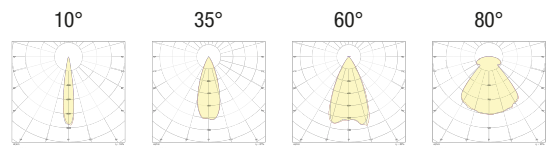

MADE IN ITALY