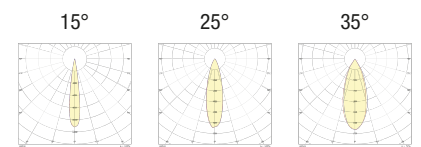

MADE IN ITALY