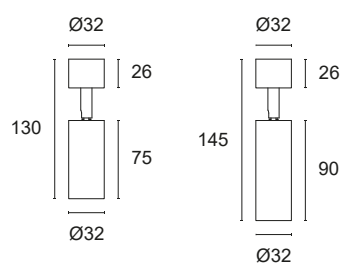

MADE IN ITALY