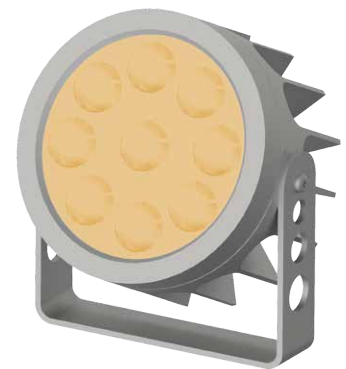

ZEPPELIN

L06.

Directional projector in anticorrosion anodised or decorated aluminium with power LED source. Suitable for primary and decorative lighting of architectural facades, gardens and monuments. Choice of secondary optics, can be installed indoors and outdoors. Screw mounting on bracket.

Power LED CRI>80

Power: 7,2W@350mA - 10,8W@500mA

Lumen: 450Lm@350mA - 630Lm@500mA

350mA - 500mA constant current power supply

Series connection, 50 cm cable

MADE IN ITALY

BASIC CODES

L06.

FINISHES

- **2** Matt black
- **7** Brushed aluminium

LIGHT BEAM

- **10** 10°
- **35** 35°
- **60** 60°
- **80** 80°

LED COLOUR

- **AM** "Wine" Amber

Approved by
CIVIC

POWER

- **3** 9x0,8W - 350mA - 450 lm
- **5** 9x1,2W - 500mA - 630 lm

Code example:

ZEPPELIN + Matt black + 10° light beam + "Wine" Amber + 7,2W = Code: L06.210AM3