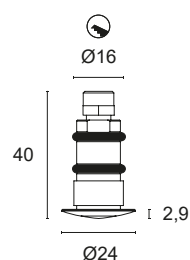

Power LED CRI>80
Power: 0,8W@350mA
Lumen: 50Lm@350mA
350mA constant current power supply
Series connection, 50 cm cable

 **MADE IN ITALY**

BASIC CODES

L30R.

LIGHT BEAM

-  **25** 25°
-  **40** 40°
-  **60** 60°