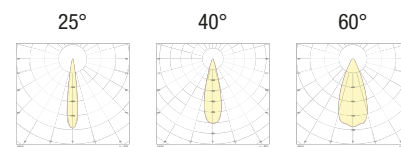

MADE IN ITALY