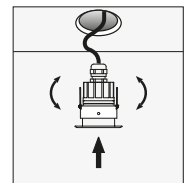

DEHO AND DARDO SERIES RING

Aluminium ring for DEHO and DARDO series models for use during flush fitting in plasterboard.

Place the ring in the spotlight.

Secure the ring with the supplied grub screws.

Drill the plasterboard to the indicated size and insert the spotlight into the hole.