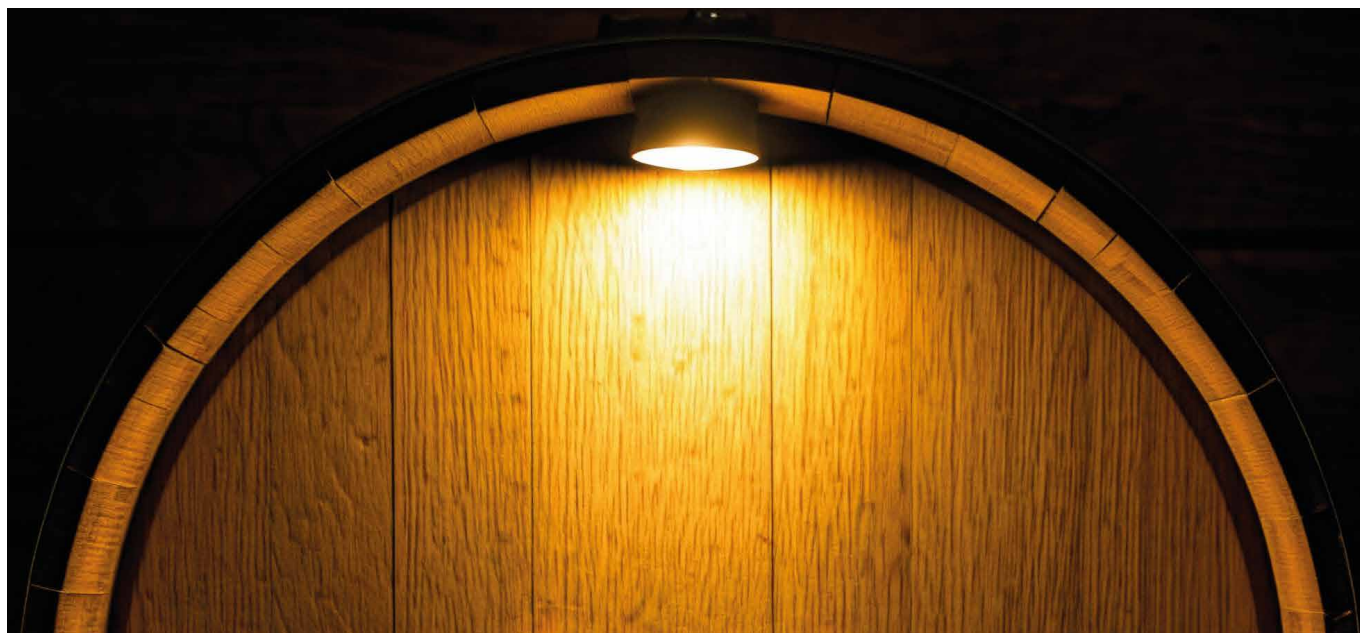

POWER

- 3** 1x0.8W - 350mA - 50 lm
- 5** 1x1,2W - 500mA - 70 lm

Code example:

EOS Q + Brushed aluminium + 15° light beam + "Wine" Amber + 0,8W = Code: L9Q.715AM3

EOS CEILING LIGHT

L95D.

Thermoplastic ceiling light for accent, decoration and courtesy lighting. Choice of secondary optics, can be installed indoors, mounting with concealed screws.