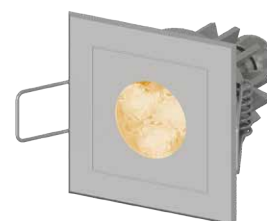

BASIK Q

L02.

Polished, decorated aluminium recessed square light with powerful LEDs suitable for decorative lighting of residential and retail environments. Choice of secondary optics. Can be flush fitted indoors and outdoors if partially protected. Flush-mounted with springs.

Power LED CRI>80

Power: 2,4W@350mA - 3,6W@500mA

Lumen: 150Lm@350mA - 210Lm@500mA

350mA - 500mA constant current power supply

Series connection, 50 cm cable

MADE IN ITALY

BASIC CODES

L02.

FINISHES

- ☐ 1 White
- ☒ 2 Matt black
- ☐ 5 Gloss aluminium
- ☐ 6 Chrome
- ☐ 7 Brushed aluminium

LIGHT BEAM

- ☒ 15 15°
- ☐ 25 25°
- ☐ 35 35°

LED COLOUR

- ☒ **AM** "Wine" Amber
- Approved by CIVIC

POWER

- ☒ **3** 3x0,8W - 350mA - 150 lm
- ☐ **5** 3x1,2W - 500mA - 210 lm

Code example:

BASIK Q + Brushed aluminium + 15° light beam + "Wine" Amber + 2,4W = Code: L02.715AM3