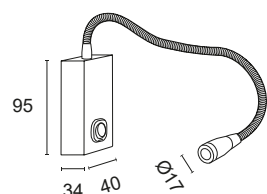

PIXEL 1

F10.

Directional lamp in polished, flexible aluminium suitable for reading, decoration or courtesy lighting. Choice of secondary optics, can be installed indoors. Screw mounting with base or on wall.

Power LED CRI>80

Power: 0,8W@350mA

Lumen: 50Lm@350mA

350mA constant current power supply

Constant current power supply included

MADE IN ITALY

F10. base w/box

F10. flat base

BASIC CODES

F10.

FINISHES

- **6** Chrome
- **7** Brushed aluminium

LIGHT BEAM

- **25** 25°
- **40** 40°
- **60** 60°

LED COLOUR

- **AM** "Wine" Amber
- Approved by CIVIC

BASE W/BOX AND SWITCH

- **BX** without switch
- **BB** with white switch
- **BB** with black switch

FLAT BASE AND SWITCH

- **PX** without switch
- **PB** with white switch
- **PN** with black switch

Code example:

PIXEL 1 + Brushed aluminium + 25° light beam + "Wine" Amber + Flat base white switch = Code: **F10.725AMPB**