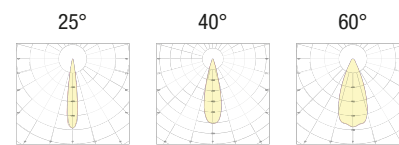

F10. flat base