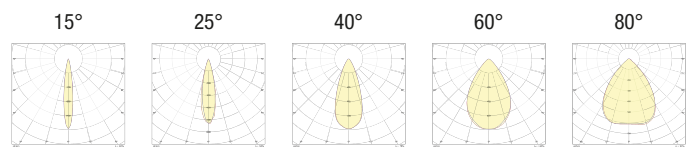

BASIC CODES

S31.

SIZE

- **A** H 90mm
- **B** H 180mm
- **C** H 290mm
- **D** H 470mm
- **E** H 760mm

FINISHES

- ☐ **1** White
- ☐ **2** Matt black
- ☐ **5** Gloss aluminium
- ☐ **7** Brushed aluminium
- ☐ **8** Gold leaf
- ☐ **9** Bond Copper

LIGHT BEAM

- ☐ **15** 15°
- ☐ **25** 25°
- ☐ **40** 40°
- ☐ **60** 60°
- ☐ **80** 80°

LED COLOUR

- ☒ **AM** "Wine" Amber
- Approved by CIVIC

CABLE

- ☐ **T** Transparent
- ☐ **B** White
- ☐ **N** Black
- ☐ **R** Red

Code example:

CISO S31 SUSPENSION LIGHT + H470mm + White + 15° light beam + "Wine" Amber + Black fabric cable = Code: **S31.D115AMN**