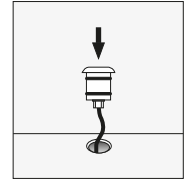

DEHO AND DARDO FORMWORK

Thermoplastic formwork for DEHO and DARDO series models for use during installation. Can be installed in brick walls or floors. Necessary for correct installation.

Position the formwork with the top flush with the wall or floor. Apply the supplied cap to prevent foreign bodies from entering the interior. Make sure there is adequate drainage under the formwork.

Check that the formwork does not move when laying the screed. Route the electrical cable from the formwork to the shaft. Close the formwork with the cap provided.

After plastering, remove the cap and connect the electricals according to the product sheet, check that it works properly and insert it into the formwork with light pressure.

DEHO AND DARDO SERIES RING

Aluminium ring for DEHO and DARDO series models for use during flush fitting in plasterboard.

Place the ring in the spotlight.

Secure the ring with the supplied grub screws.

Drill the plasterboard to the indicated size and insert the spotlight into the hole.

DUVAR BASE AND STAKE

Mounting systems for DUVAR projector, necessary for correct installation.