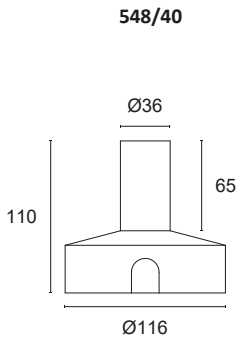

DEHO AND DARDO FORMWORK

Thermoplastic formwork for DEHO and DARDO series models for use during installation. Can be installed in brick walls or floors. Necessary for correct installation.