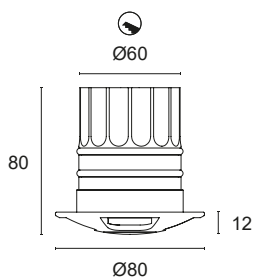

MADE IN ITALY