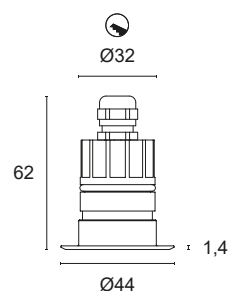

MADE IN ITALY