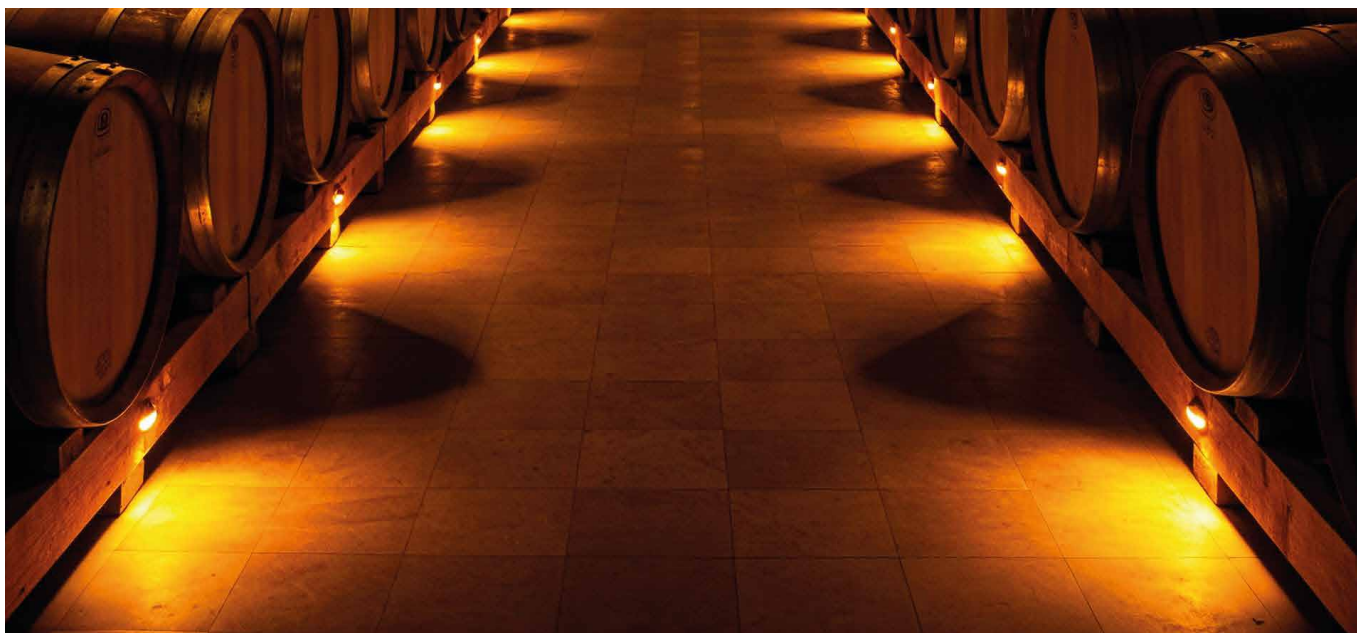

DEHO 3

L403.

Flush-fitted in polished 304 stainless steel for accent, decoration, courtesy or step marker lighting. Anti-glare radial diffuser, can be installed indoors and outdoors. Mounting with formwork for brickwork.

Power LED CRI>80

Power: 0,8W@350mA - 1,2W@500mA

Lumen: 50Lm@350mA - 70Lm@500mA

350mA - 500mA constant current power supply

Series connection, 50 cm cable