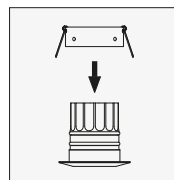

ACSO SERIES RING

Aluminium ring for ACSO series models for use during flush fitting in plasterboard.

Place the ring in the spotlight.