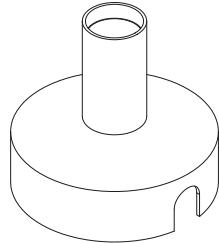

DEHO AND DARDO FORMWORK

Thermoplastic formwork for DEHO and DARDO series models for use during installation. Can be installed in brick walls or floors. Necessary for correct installation.

Position the formwork with the top flush with the wall or floor. Apply the supplied cap to prevent foreign bodies from entering the interior. Make sure there is adequate drainage under the formwork.