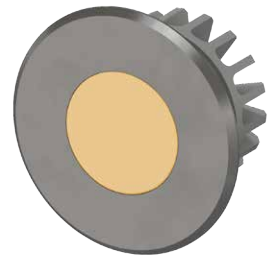

ACSO 3

L603.

Flush-fitted in polished 304 stainless steel with power LED for accent or step marker lighting. Asymmetrical optics. Can be fitted in the floor indoors and outdoors, mounting with formwork.

Power LED CRI>80

Power: 0,8W@350mA - 1,2W@500mA

Lumen: 50lm@350mA - 70lm@500mA

350mA - 500mA constant current power supply

Series connection, 50 cm cable

MADE IN ITALY

BASIC CODES

L603.

LIGHT BEAM

40 40° Asymmetric

GLASS

T Transparent

LED COLOUR

AM "Wine" Amber

POWER

3 1x0,8W - 350mA - 50 lm

5 1x1,2W - 500mA - 70 lm

Code example:

ACSO 3 + 40° light beam + Transparent glass + "Wine" Amber + 0,8W = Code: **L603.40AMC3**