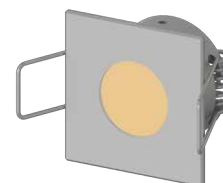

EOS METAL Q

L9QM.

Flush-fitted in polished aluminium with power LED for accent, decoration and courtesy lighting. Choice of secondary optics, can be installed indoors. Flush-mounted with springs.

Power LED CRI>80

Power: 1,2W@500mA

Lumen: 70Lm@500mA

500mA constant current power supply

Series connection, 50 cm cable

MADE IN ITALY

BASIC CODES

L95QM.

FINISHES

- ☐ 1 White
- ☐ 2 Matt black
- ☐ 5 Gloss aluminium
- ☐ 7 Brushed aluminium

LIGHT BAND

- ☐ 10 10°
- ☐ 35 35°
- ☐ 60 60°

LED COLOUR

1. ☒ **AM** "Wine" Amber
2. Approved by CIVIC

Code example:

EOS METAL Q + Brushed aluminium + 40° light beam + "Wine" Amber = Code: L9QM.740AM