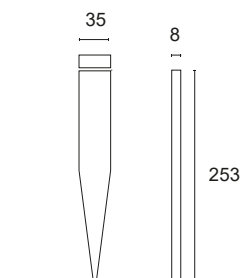

DUVAR BASE AND STAKE

Mounting systems for DUVAR projector, necessary for correct installation.

Fixing base

Box

DUVAR

PDH235

Fixing stake

DUVAR