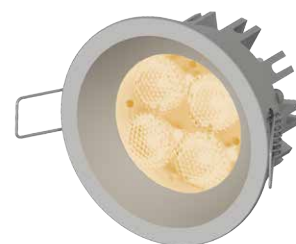

FOUR HOLE

L24.

Polished, decorated aluminium recessed light with powerful LEDs suitable for decorative lighting of residential and retail environments. Choice of secondary recessed optics. Can be flush fitted indoors. Flush-mounted with springs.

Power LED CRI>80

Power: 3,2W@350mA – 4,8W@500mA

Lumen: 200Lm@350mA – 280Lm@500mA

350mA - 500mA constant current power supply

Series connection, 50 cm cable

MADE IN ITALY

BASIC CODES

L24.

FINISHES

- ☐ 1 White
- ☐ 2 Matt black
- ☐ 5 Gloss aluminium
- ☐ 7 Brushed aluminium

LIGHT BEAM

- ☐ 10 10°
- ☐ 35 35°
- ☐ 60 60°
- ☐ 80 80°

LED COLOUR

- ☐ AM "Wine" Amber
- Approved by CIVIC

POWER

- 3 4x0,8W - 350mA - 200 lm
- 5 4x1,2W - 500mA - 280 lm

Code example:

FOUR HOLE + White + 80° light beam + "Wine" Amber + 3,2W = Code: L24.180AM3