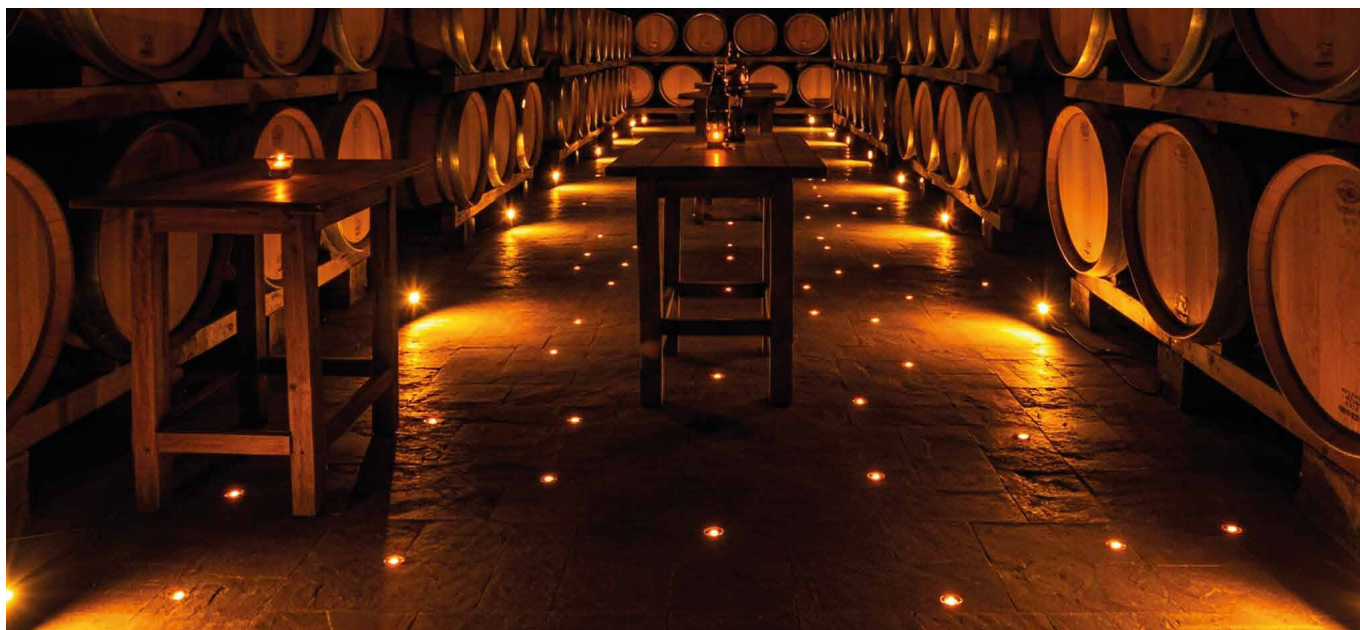

GLASS

-  **T** Transparent
-  **S** Brushed

LED COLOUR

-  **AM** "Wine" Amber

Code example:

HOLLY + 25° light beam + Transparent glass + "Wine" Amber = Code: L30R.25TAM

HALISSA

L30Q.