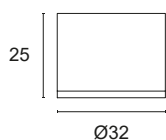

MADE IN ITALY