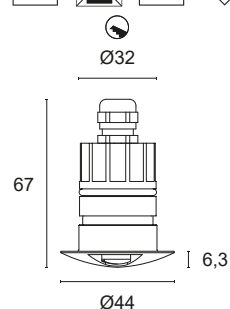

MADE IN ITALY