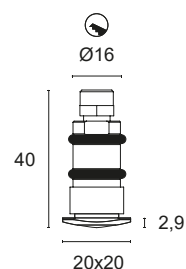

MADE IN ITALY