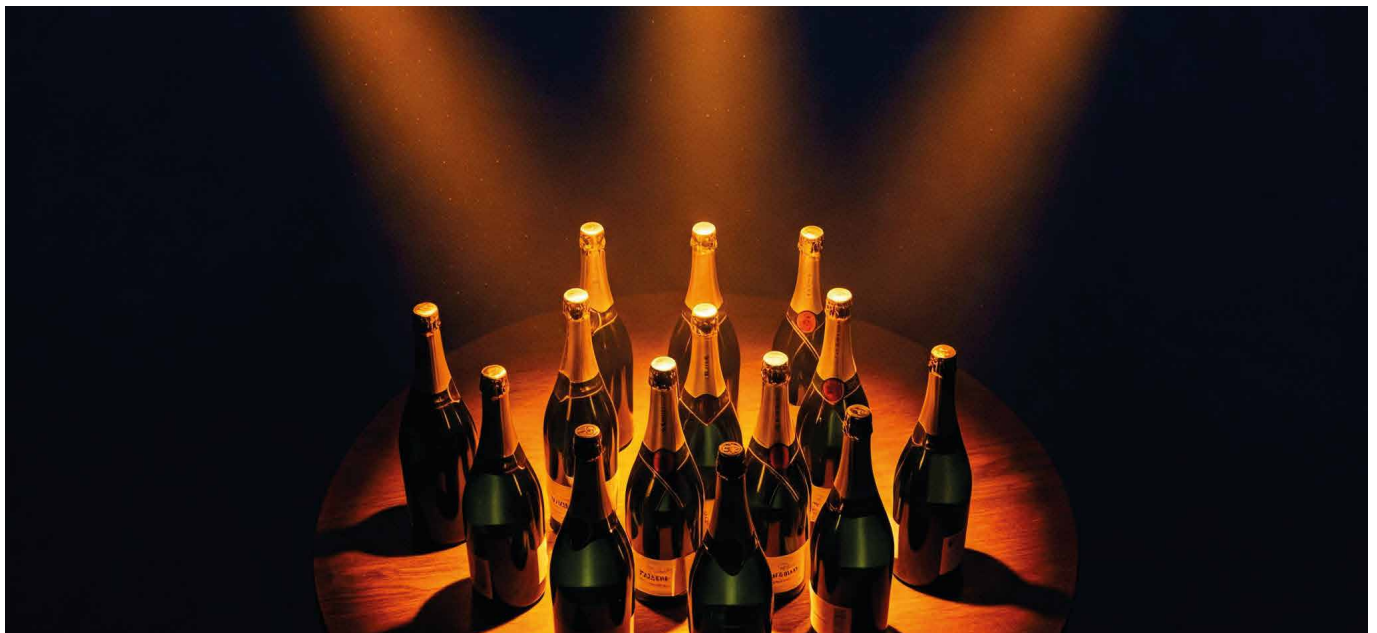

REM RG32.

Ø32mm decorated aluminium directional projector decorated with power LEDs for spot, decorative, reading or courtesy lighting. Choice of secondary optics, can be installed indoors. Mounting with concealed insert.

Power LED CRI>80

Power: 1,2W@500mA - 3,6W@500mA

Lumen: 70Lm@500mA - 210Lm@500mA

500mA constant current power supply

Series connection, 50 cm cable