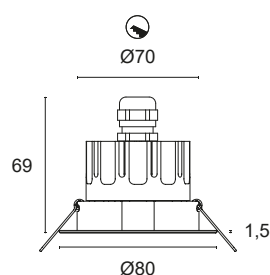

Power LED CRI>80

Power: 3,2W@350mA – 4,8W@500mA

Lumen: 200Lm@350mA – 280Lm@500mA

350mA - 500mA constant current power supply

Series connection, 50 cm cable

 MADE IN ITALY

BASIC CODES

L24.