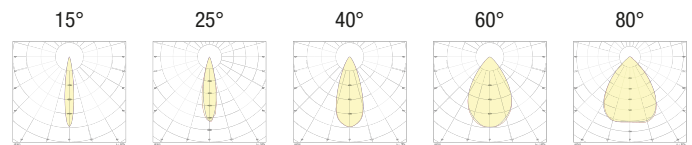

Power LED CRI>80

Power: 0,8W@350mA - 1,2W@500mA

Lumen: 50Lm@350mA - 70Lm@500mA

350mA - 500mA constant current power supply

Series connection, 50 cm cable

 **MADE IN ITALY**

L95. 500mA

BASIC CODES