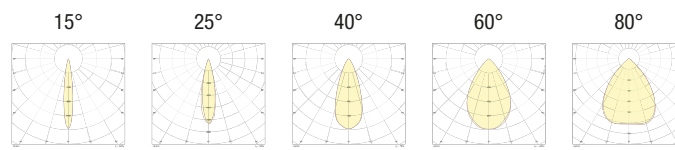

MADE IN ITALY