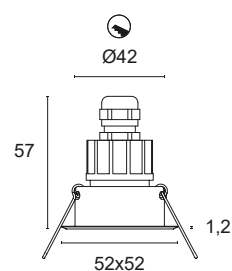

Power LED CRI>80

Power: 2,4W@350mA - 3,6W@500mA

Lumen: 150Lm@350mA - 210Lm@500mA

350mA - 500mA constant current power supply

Series connection, 50 cm cable

 **MADE IN ITALY**

BASIC CODES

L02.