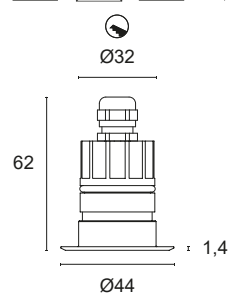

MADE IN ITALY