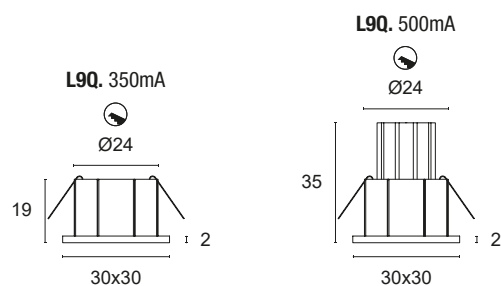

Power LED CRI>80

Power: 0,8W@350mA - 1,2W@500mA

Lumen: 50Lm@350mA - 70Lm@500mA

350mA - 500mA constant current power supply

Series connection, 50 cm cable

 **MADE IN ITALY**

BASIC CODES

L9Q.