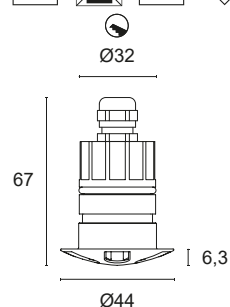

MADE IN ITALY