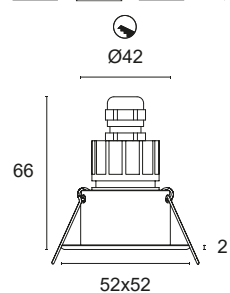

Power LED CRI>80

Power: 2,4W@350mA - 3,6W@500mA

Lumen: 150Lm@350mA - 210Lm@500mA

350mA - 500mA constant current power supply

Series connection, 50 cm cable

 **MADE IN ITALY**

BASIC CODES

L22.