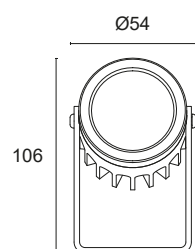

MADE IN ITALY