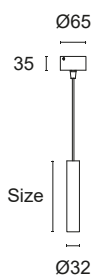

MADE IN ITALY