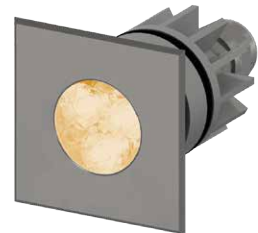

DARDO Q

L504.

Flush-fitted in polished 304 stainless steel with power LED for accent, decoration, courtesy or step marker lighting. Choice of secondary optics. Can be fitted in the floor, wall or in plasterboard indoors and outdoors. Mounting with formwork or ring with springs.

Power LED CRI>80
Power: 2,4W@350mA - 3,6W@500mA
Lumen: 150Lm@350mA - 210Lm@500mA
350mA - 500mA constant current power supply
Series connection, 50 cm cable

MADE IN ITALY

BASIC CODES

L504.

LIGHT BEAM

- **15** 15°
- **25** 25°
- **35** 35°

GLASS

- **T** Transparent
- **S** Brushed

LED COLOUR

- **BN** 4000K
- **BC** 3000K
- **CC** 2700K
- **BL** Blue
- **VE** Green
- **RO** Red
- **AM** "Wine" Amber

Approved by
CIVIC

POWER

- **3** 3x0,8W - 350mA - 150 lm
- **5** 3x1,2W - 500mA - 210 lm

Code example:

DARDO Q + 15° light beam + Transparent glass + "Wine" Amber + 2,4W = Code: L504.15TAM3