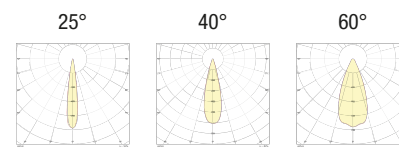

MADE IN ITALY