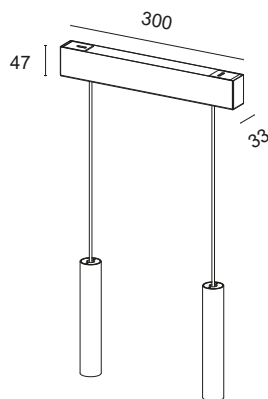

BASIC CODES

RM0300.

FINISHES

- ☐ 1 White
- ☒ 2 Matt black
- ☐ 7 Brushed aluminium
- ☐ 8 Gold leaf
- ☐ 9 Bond Copper

300 mm decorated metal ceiling rose for CISO S31, S33, S50 and S80 suspension compositions. Contains the single-cylinder power supply. Mounting with bracket with concealed screws and magnetic ceiling rose. N.B. Drilling and number of suspended lights to be defined when ordering.