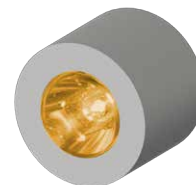

EOS CEILING LIGHT

L95D.

Thermoplastic ceiling light for accent, decoration and courtesy lighting. Choice of secondary optics, can be installed indoors, mounting with concealed screws.

Power LED CRI>80

Power: 0,8W@350mA

Lumen: 50Lm@350mA

350mA constant current power supply

Series connection, 50 cm cable

MADE IN ITALY

BASIC CODES

L95D.

FINISHES

- ☐ 1 White
- ☒ 2 Matt black
- ☐ 3 Brushed gold
- ☐ 6 Chrome
- ☐ 7 Brushed aluminium
- ☐ 8 Transparent
- ☐ 9 Polished gold

LIGHT BAND

- ☒ 15 15°
- ☐ 25 25°
- ☐ 40 40°
- ☐ 60 60°
- ☐ 80 80°

LED COLOUR

1. ☒ **AM** "Wine" Amber
2. Approved by CIVIC

Code example:

EOS CEILING LIGHT + Brushed aluminium + 25° light beam + "Wine" Amber = Code: L95D.725AM