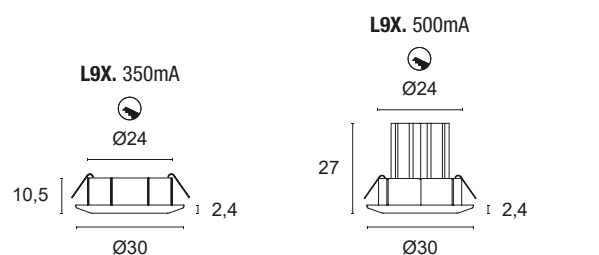

Power LED CRI>80

Power: 0,8W@350mA - 1,2W@500mA

Lumen: 50Lm@350mA - 70Lm@500mA

350mA - 500mA constant current power supply

Series connection, 50 cm cable

 **MADE IN ITALY**

BASIC CODES

L9X.