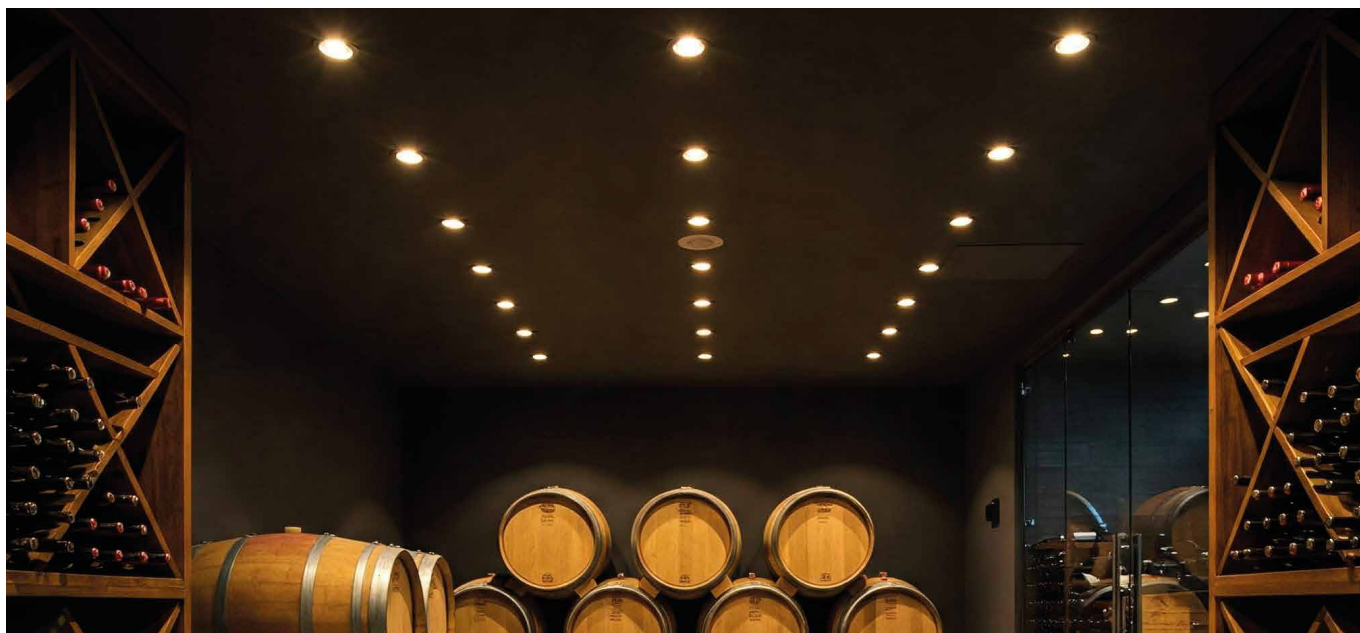

Code example:

BIONIK Q + Brushed aluminium + 15° light beam + "Wine" Amber + 2,4W = Code: L22.715AM3

FOUR HOLE

L24.

Polished, decorated aluminium recessed light with powerful LEDs suitable for decorative lighting of residential and retail environments. Choice of secondary recessed optics. Can be flush fitted indoors. Flush-mounted with springs.