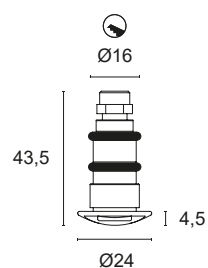

MADE IN ITALY