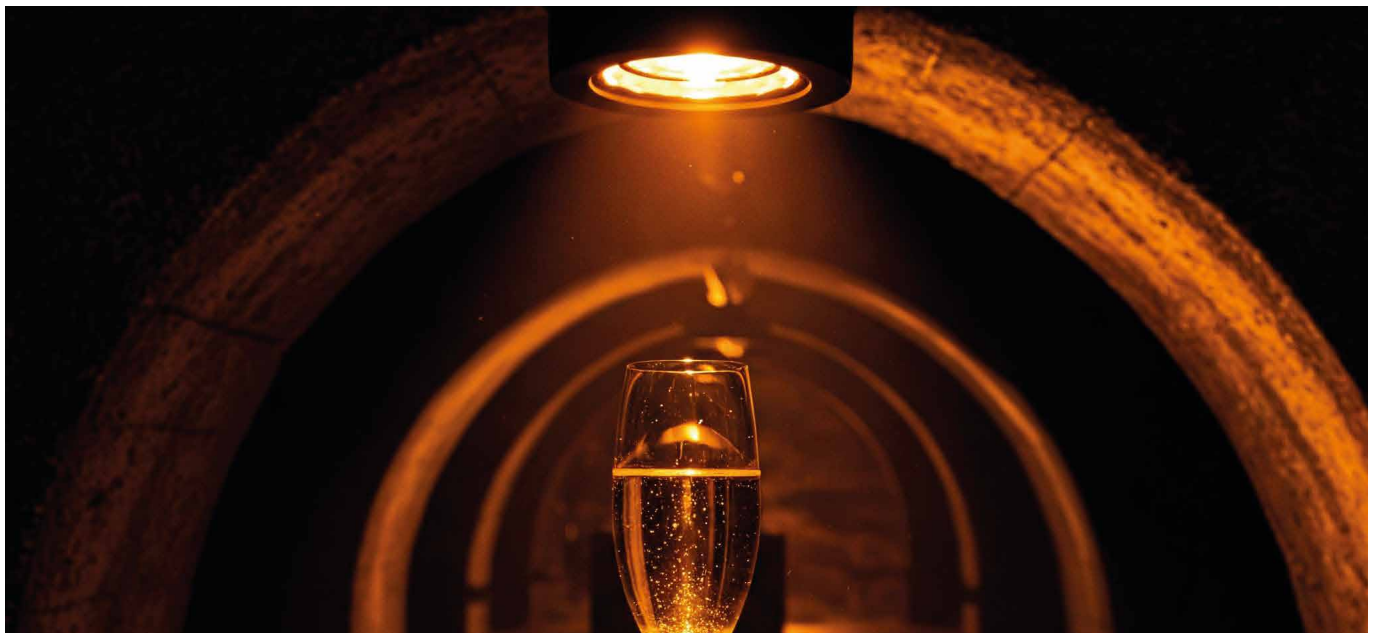

S33.

Ø32mm decorated aluminium cylinder suspended light with three power LEDs, suitable as accent or highlight lighting for residential, restaurant or retail environments. Choice of flush-mounted secondary optics, can be installed indoors. Mounting with screw-in ceiling rose, cable 2000mm, choice of finish.