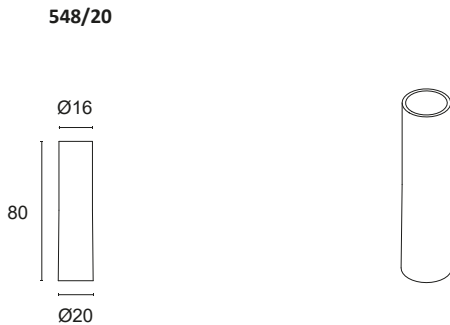

HOLLY, HALISSA AND MEMO FORMWORK

Thermoplastic formwork for HOLLY, HALISSA and MEMO series models for use during installation. Can be installed in brick walls or floors. Necessary for correct installation.