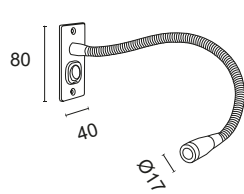

F10. flat base