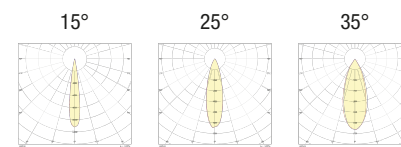

MADE IN ITALY