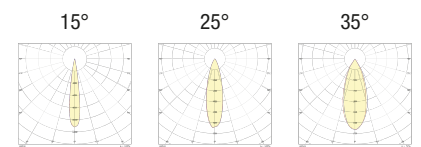

BASIC CODES

S33.

SIZE

- **A** H 90mm
- **B** H 180mm
- **C** H 290mm
- **D** H 470mm
- **E** H 760mm

FINISHES

- ☐ **1** White
- ☐ **2** Matt black
- ☐ **5** Gloss aluminium
- ☐ **7** Brushed aluminium
- ☐ **8** Gold leaf
- ☐ **9** Bond Copper

LIGHT BEAM

- ☐ **15** 15°
- ☐ **25** 25°
- ☐ **35** 35°

LED COLOUR

- ☐ **AM** "Wine" Amber
- Approved by CIVIC

CABLE

- ☐ **T** Transparent
- ☐ **B** White
- ☐ **N** Black
- ☐ **R** Red

Code example:

CISO S33 SUSPENSION LIGHT + H470mm + White + 35° light beam + "Wine" Amber + Black fabric cable = Code: **S33.D135AMN**