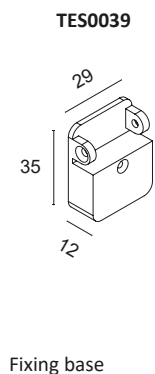

DUVAR BASE AND STAKE

Mounting systems for DUVAR projector, necessary for correct installation.

Fixing base