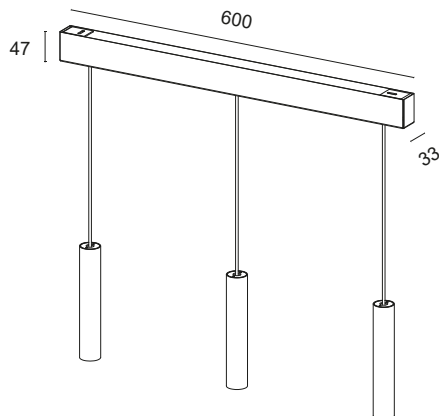

BASIC CODES

RM0600.

FINISHES

- ☐ 1 White
- ☒ 2 Matt black
- ☐ 7 Brushed aluminium
- ☐ 8 Gold leaf
- ☐ 9 Bond Copper

600 mm decorated metal ceiling rose for CISO S31, S33, S50 and S80 suspension compositions. Contains the single-cylinder power supply. Mounting with bracket with concealed screws and magnetic ceiling rose. N.B. Drilling and number of suspended lights to be defined when ordering.