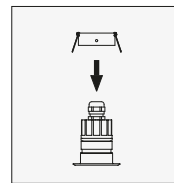

DEHO AND DARDO SERIES RING

Aluminium ring for DEHO and DARDO series models for use during flush fitting in plasterboard.

Place the ring in the spotlight.