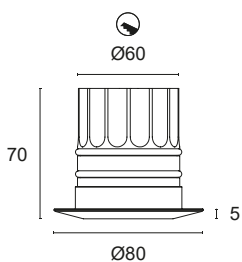

MADE IN ITALY