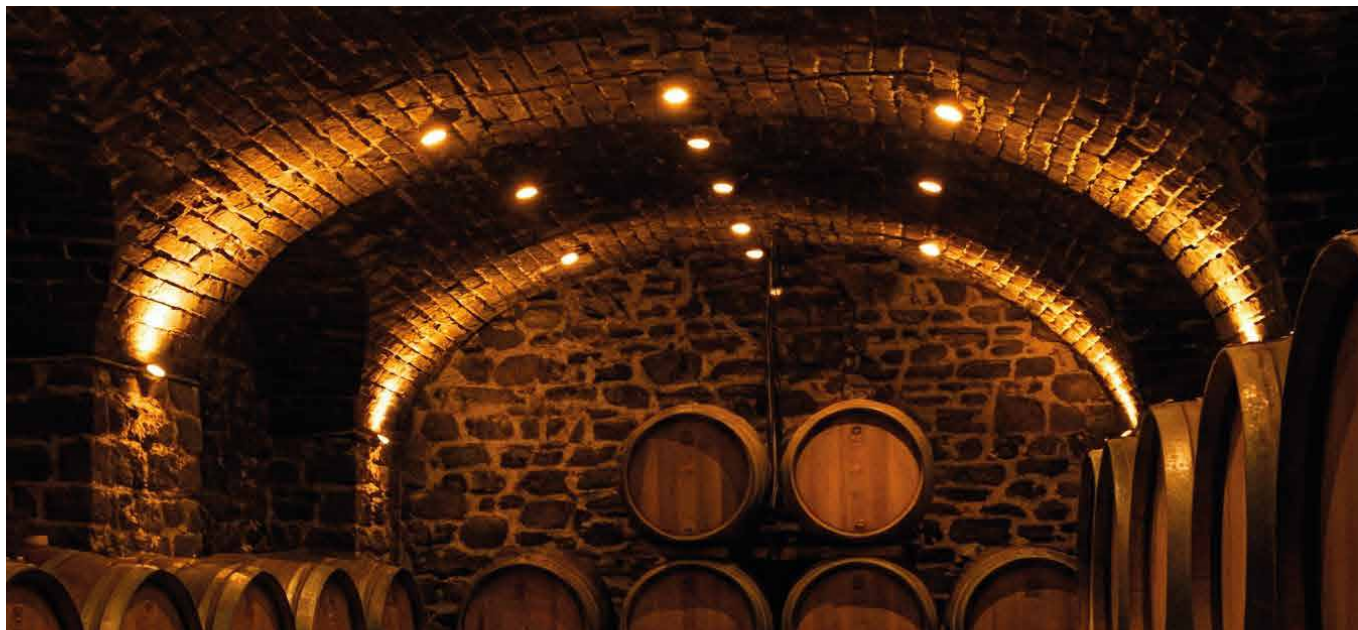

Code example:

EOS CEILING LIGHT + Brushed aluminium + 25° light beam + "Wine" Amber = Code: L95D.725AM

EOS METAL

L95M.

Flush-fitted in polished aluminium with power LED for accent, decoration and courtesy lighting. Choice of secondary optics, can be installed indoors. Flush-mounted with springs.