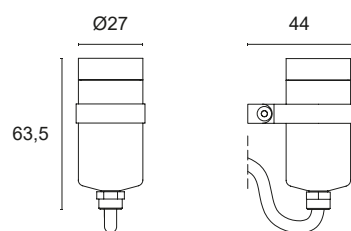

MADE IN ITALY