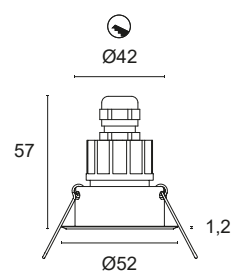

Power LED CRI>80

Power: 2,4W@350mA - 3,6W@500mA

Lumen: 150Lm@350mA - 210Lm@500mA

350mA - 500mA constant current power supply

Series connection, 50 cm cable

 **MADE IN ITALY**

BASIC CODES

L01.