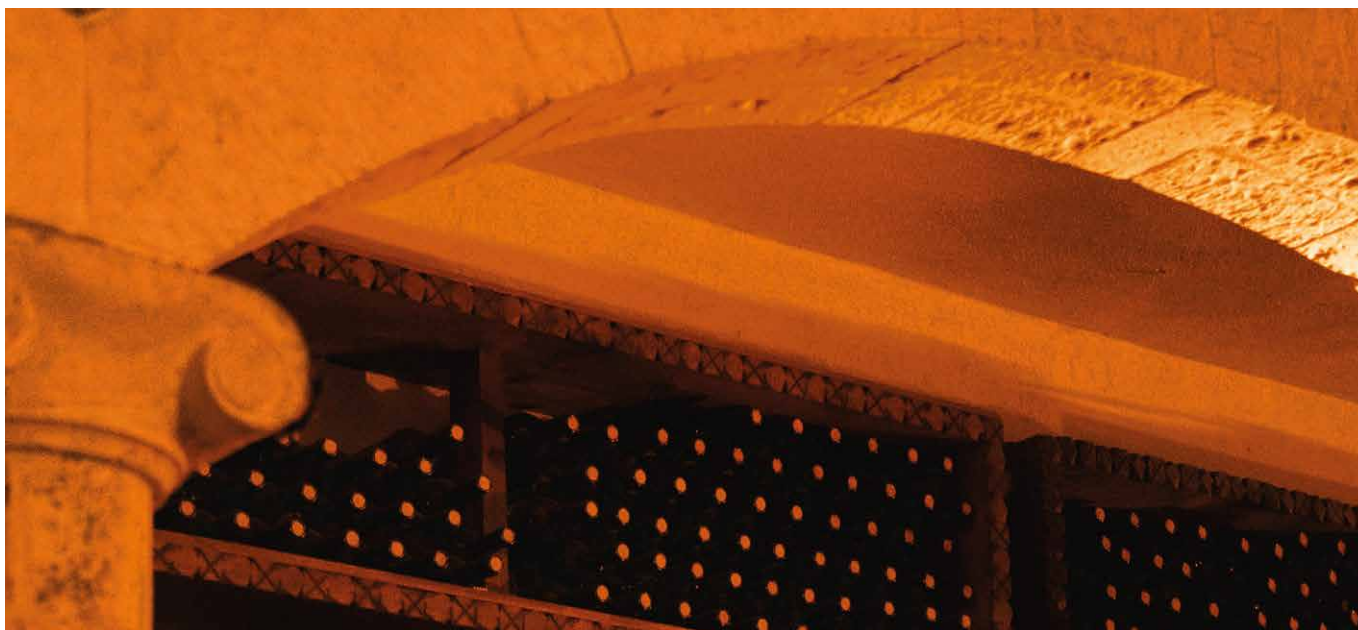

Code example:

BASIK 1 + Brushed aluminium + 15° light beam + "Wine" Amber + 2,4W = Code: L01.715AM3

BASIK Q

L02.

Polished, decorated aluminium recessed square light with powerful LEDs suitable for decorative lighting of residential and retail environments. Choice of secondary optics. Can be flush fitted indoors and outdoors if partially protected. Flush-mounted with springs.