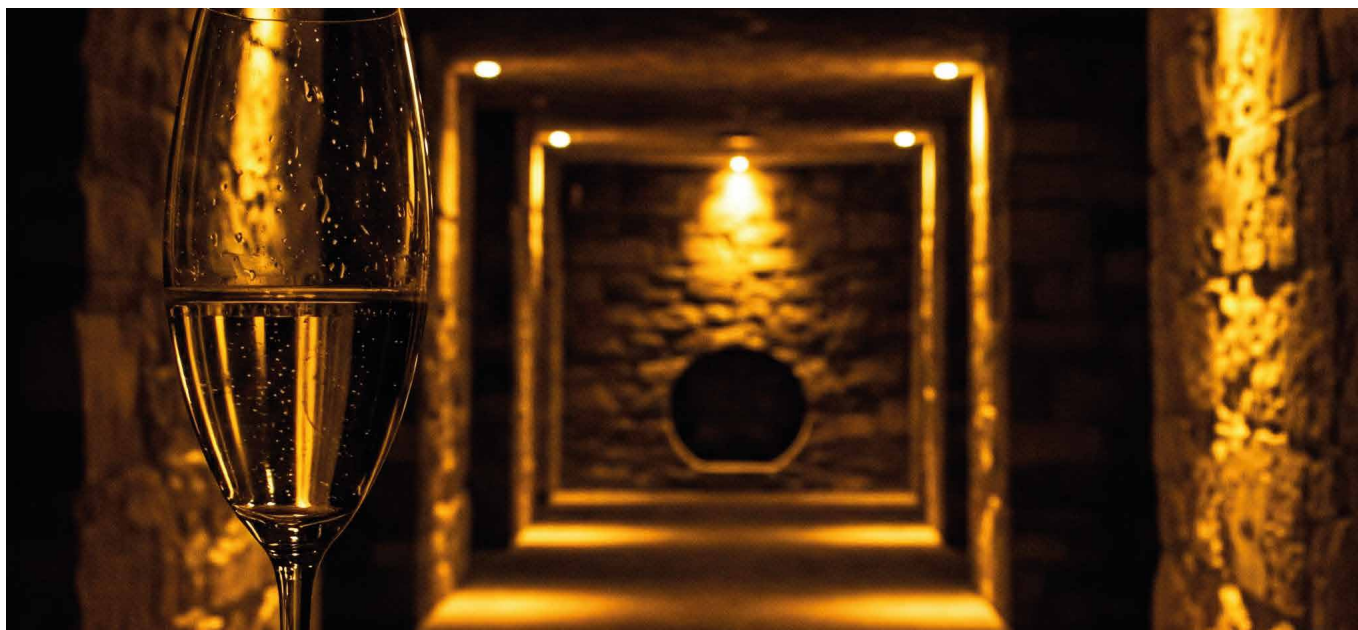

BASIK 1

L01.

Polished, decorated aluminium recessed light with powerful LEDs suitable for decorative lighting of residential and retail environments. Choice of secondary optics. Can be flush fitted indoors and outdoors if partially protected. Flush-mounted with springs.

Power LED CRI>80

Power: 2,4W@350mA - 3,6W@500mA

Lumen: 150Lm@350mA - 210Lm@500mA

350mA - 500mA constant current power supply

Series connection, 50 cm cable

MADE IN ITALY