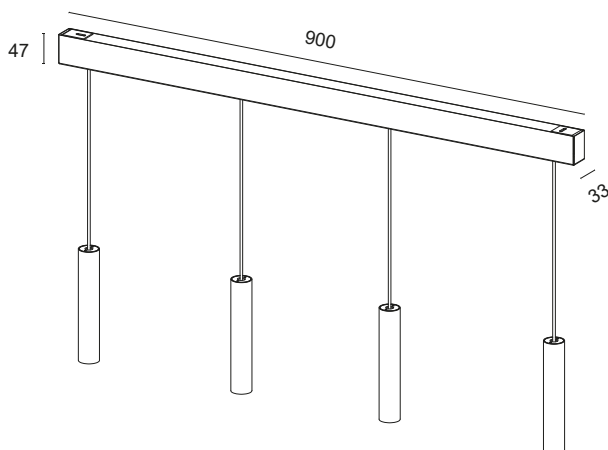

BASIC CODES

RM0900.

FINISHES

- ☐ 1 White
- ☒ 2 Matt black
- ☐ 7 Brushed aluminium
- ☐ 8 Gold leaf
- ☐ 9 Bond Copper

900 mm decorated metal ceiling rose for CISO S31, S33, S50 and S80 suspension compositions. Contains the single-cylinder power supply. Mounting with bracket with concealed screws and magnetic ceiling rose. N.B. Drilling and number of suspended lights to be defined when ordering.

Code example:
300mm Ceiling Rose + White = Code: RM0300.1