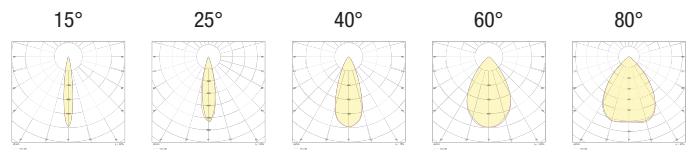

MADE IN ITALY