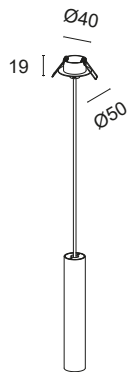

CEILING ROSES FOR OTHER CISO COMPOSITIONS

BASIC CODES

S31.F1.

FINISHES

- ☐ 1 White
- ☒ 2 Matt black
- ☐ 5 Gloss aluminium
- ☐ 7 Brushed aluminium
- ☐ 8 Gold leaf
- ☐ 9 Bond Copper

Ø50 mm decorated aluminium ceiling rose for fixing CISO S31, S33, S50 and S80 suspension lights onto plasterboard. Flush-mounted with springs.