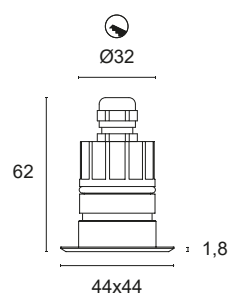

MADE IN ITALY