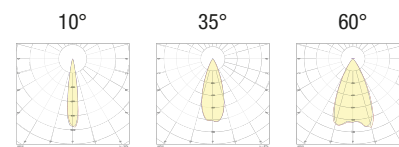

MADE IN ITALY