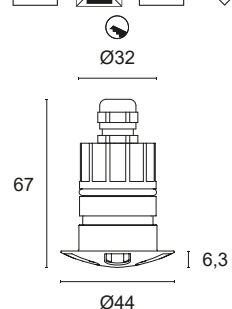

Power LED CRI>80

Power: 0,8W@350mA - 1,2W@500mA

Lumen: 50Lm@350mA - 70Lm@500mA

350mA - 500mA constant current power supply

Series connection, 50 cm cable

 **MADE IN ITALY**

BASIC CODES

L404.