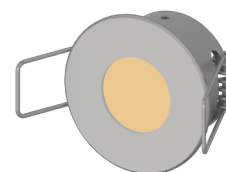

EOS METAL

L95M.

Flush-fitted in polished aluminium with power LED for accent, decoration and courtesy lighting. Choice of secondary optics, can be installed indoors. Flush-mounted with springs.

Power LED CRI>80

Power: 1,2W@500mA

Lumen: 70Lm@500mA

500mA constant current power supply

Series connection, 50 cm cable

MADE IN ITALY

BASIC CODES

L95M.

FINISHES

- ☐ 1 White
- ☐ 2 Matt black
- ☐ 5 Gloss aluminium
- ☐ 7 Brushed aluminium

LIGHT BAND

- ☐ 10 10°
- ☐ 35 35°
- ☐ 60 60°

LED COLOUR

- ☒ **AM** "Wine" Amber

Code example:

EOS METAL + Brushed aluminium + 40° light beam + "Wine" Amber = Code: L95M.740AM