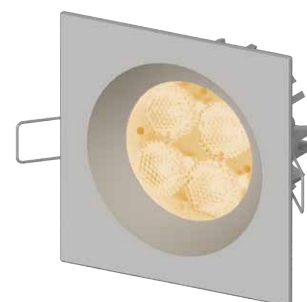

FOUR HOLE Q

L25.

Polished, decorated aluminium recessed square light with powerful LEDs suitable for decorative lighting of residential and retail environments. Choice of secondary recessed optics. Can be flush fitted indoors. Flush-mounted with springs.

Power LED CRI>80

Power: 3,2W@350mA - 4,8W@500mA

Lumen: 200Lm@350mA - 280Lm@500mA

350mA - 500mA constant current power supply

Series connection, 50 cm cable

MADE IN ITALY

BASIC CODES

L25.

FINISHES

- ☐ 1 White
- ☐ 2 Matt black
- ☐ 5 Gloss aluminium
- ☐ 7 Brushed aluminium

LIGHT BEAM

- ☐ 10 10°
- ☐ 35 35°
- ☐ 60 60°
- ☐ 80 80°

LED COLOUR

- ☐ AM "Wine" Amber
- Approved by CIVIC

POWER

- ☐ 3 4x0,8W - 350mA - 200 lm
- ☐ 5 4x1,2W - 500mA - 280 lm

Code example:

FOUR HOLE Q + White + 80° light beam + "Wine" Amber + 3,2W = Code: L25.180AM3