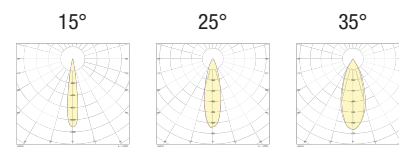

MADE IN ITALY