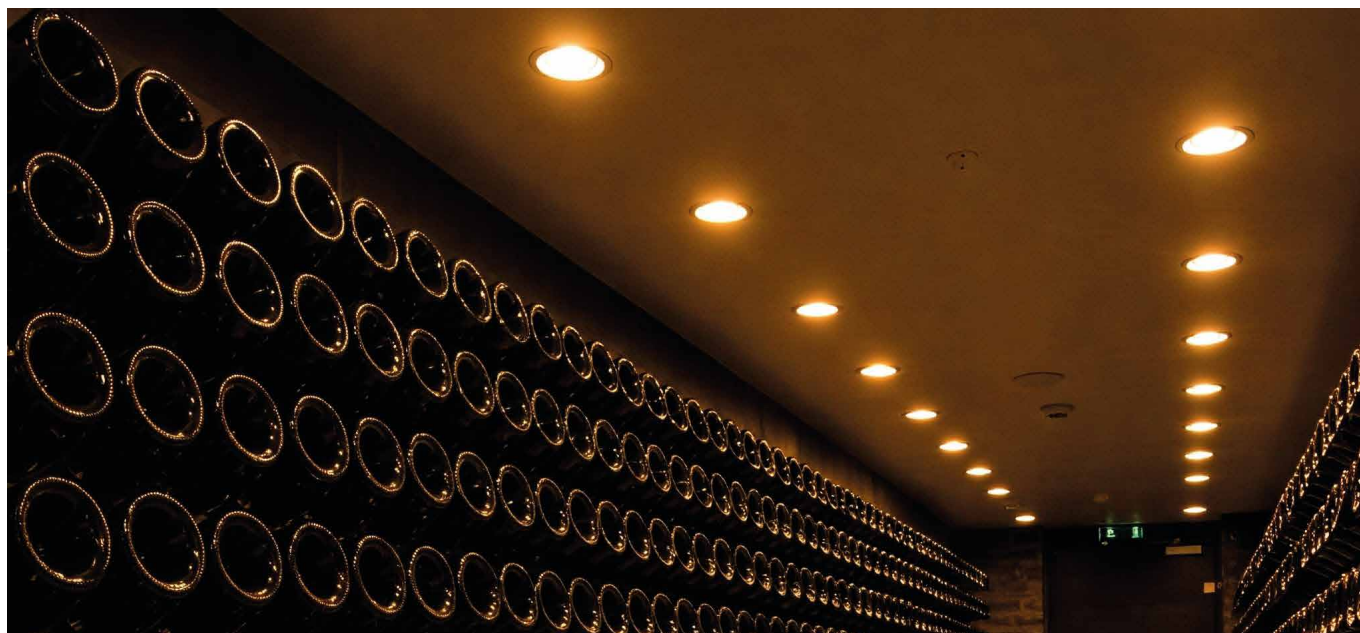

Code example:

BASIK Q + Brushed aluminium + 15° light beam + "Wine" Amber + 2,4W = Code: L02.715AM3

BIONIK 1

L21.

Polished, decorated aluminium recessed light with powerful LEDs suitable for decorative lighting of residential and retail environments. Choice of secondary recessed optics. Can be flush fitted indoors and outdoors if partially protected. Flush-mounted with springs.