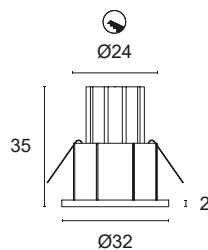

Power LED CRI>80

Power: 0,8W@350mA - 1,2W@500mA

Lumen: 50Lm@350mA - 70Lm@500mA

350mA - 500mA constant current power supply

Series connection, 50 cm cable

 **MADE IN ITALY**

L95. 500mA

BASIC CODES