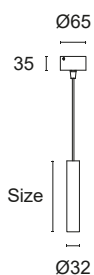

MADE IN ITALY