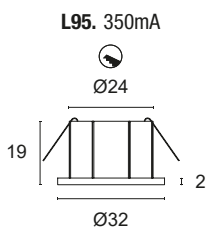

Power LED CRI>80

Power: 0,8W@350mA - 1,2W@500mA

Lumen: 50Lm@350mA - 70Lm@500mA

350mA - 500mA constant current power supply

Series connection, 50 cm cable

 **MADE IN ITALY**

L95. 500mA

BASIC CODES