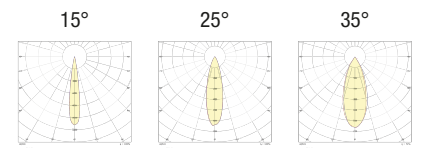

MADE IN ITALY