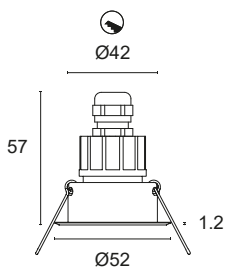

 **MADE IN ITALY**

BASIC CODES

L01.

FINISHES

- 1 White
- 2 Matt black
- 5 Gloss aluminium
- 6 Chrome
- 7 Brushed aluminium

LIGHT BEAM

- 15 15°
- 25 25°
- 35 35°

LED COLOUR