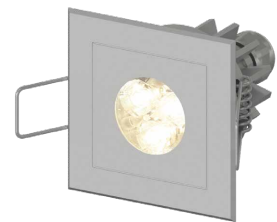

BASIK Q

L02.

Polished, decorated aluminium recessed square light with powerful LEDs suitable for decorative lighting of residential and retail environments. Choice of secondary optics. Can be flush fitted indoors and outdoors if partially protected. Flush-mounted with springs.

Power LED CRI>80

Power: 3W@350mA - 6W@500mA

Lumen: 405Lm@350mA - 648Lm@500mA

350mA - 500mA constant current power supply

Series connection, 50 cm cable

Constant current power supplies page 232-233

Dimming Accessories page 249

 **MADE IN ITALY**

BASIC CODES

L02.

FINISHES

- 1 White
- 2 Matt black
- 5 Gloss aluminium
- 6 Chrome
- 7 Brushed aluminium

LIGHT BEAM

- 15 15°
- 25 25°
- 35 35°

LED COLOUR

- BN** 4000K
- BC** 3000K
- CC** 2700K
- BL** Blue
- VE** Green
- RO** Red
- AM** "Wine" Amber

Approved by
CIVIC

POWER

- 3 3x1W - 350mA - 405 lm**
- 5 3x2W - 500mA - 648 lm**

Code example:

BASIK Q + Brushed Aluminium + 15° light beam + 3000K + 3W = Code: L02.715BC3