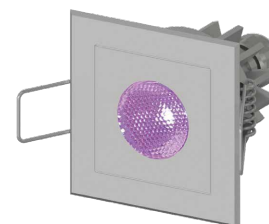

BASIK Q RGB

L02.

Turned and decorated aluminium recessed light with powerful RGB LEDs suitable for decorative lighting of residential and retail environments. Choice of secondary optics, can be flush fitted indoors and outdoors if partially protected. Flush-mounted with springs.

Power LED CRI>80

Power: 3W@350mA

350mA constant current power supply

Series connection, with 70 + 70 cm cables

Accessories for RGB management page 249

 **MADE IN ITALY**

BASIC CODES

L02.

FINISHES

- 1 White
- 2 Matt black
- 5 Gloss aluminium
- 6 Chrome
- 7 Brushed aluminium

LIGHT BAND

- 15 15°
- 25 25°
- 40 40°
- 60 60°
- 80 80°

LED COLOUR

 **RGB**

Code example:

BASIK Q RGB + Brushed Aluminium + 15° light beam + RGB = Code: L02.715RGB