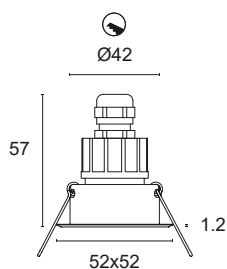

Power LED CRI>80

Power: 3W@350mA

350mA constant current power supply

Series connection, with 70 + 70 cm cables

Accessories for RGB management page 249

 **MADE IN ITALY**

BASIC CODES

L02.

FINISHES

- 1 White
- 2 Matt black
- 5 Gloss aluminium
- 6 Chrome
- 7 Brushed aluminium

LIGHT BAND

- 15 15°
- 25 25°
- 40 40°
- 60 60°
- 80 80°

LED COLOUR

 **RGB**

Code example:

BASIK Q RGB + Brushed Aluminium + 15° light beam + RGB = Code: L02.715RGB