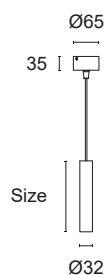

CISO S33 PENDANT LIGHT

S33.

Ø32mm decorated aluminium cylinder suspended light with three power LEDs, suitable as accent or highlight lighting for residential, restaurant or retail environments. Choice of flush-mounted secondary optics, can be installed indoors. Mounting with screw-in ceiling rose, cable 2000mm, choice of finish.

Power LED CRI>90
Power: 6W@500mA
Lumen: 648Lm@500mA
500mA constant current power supply
Power supply included and integrated

Installation accessories page 119
Dimming Accessories page 249

MADE IN ITALY

BASIC CODES

S33.

SIZE

- **A** H 90mm
- **B** H 180mm
- **C** H 290mm
- **D** H 470mm
- **E** H 760mm

FINISHES

- ☐ **1** White
- ☐ **2** Matt black
- ☐ **5** Gloss aluminium
- ☐ **7** Brushed aluminium
- ☐ **8** Gold leaf
- ☐ **9** Bond Copper

LIGHT BEAM

- ☐ **15** 15°
- ☐ **25** 25°
- ☐ **35** 35°

LED COLOUR

- ☐ **BN** 4000K
- ☐ **BC** 3000K
- ☐ **CC** 2700K
- ☐ **BL** Blue
- ☐ **VE** Green
- ☐ **RO** Red
- ☐ **AM** "Wine" Amber

CABLE

- ☐ **T** Transparent
- ☐ **B** White
- ☐ **N** Black
- ☐ **R** Red

Code example:

CISO S33 SUSPENSION LIGHT + H470mm + White + Light Beam 35° + 4000K + Black Fabric Cable = Code: S33.D135BNN