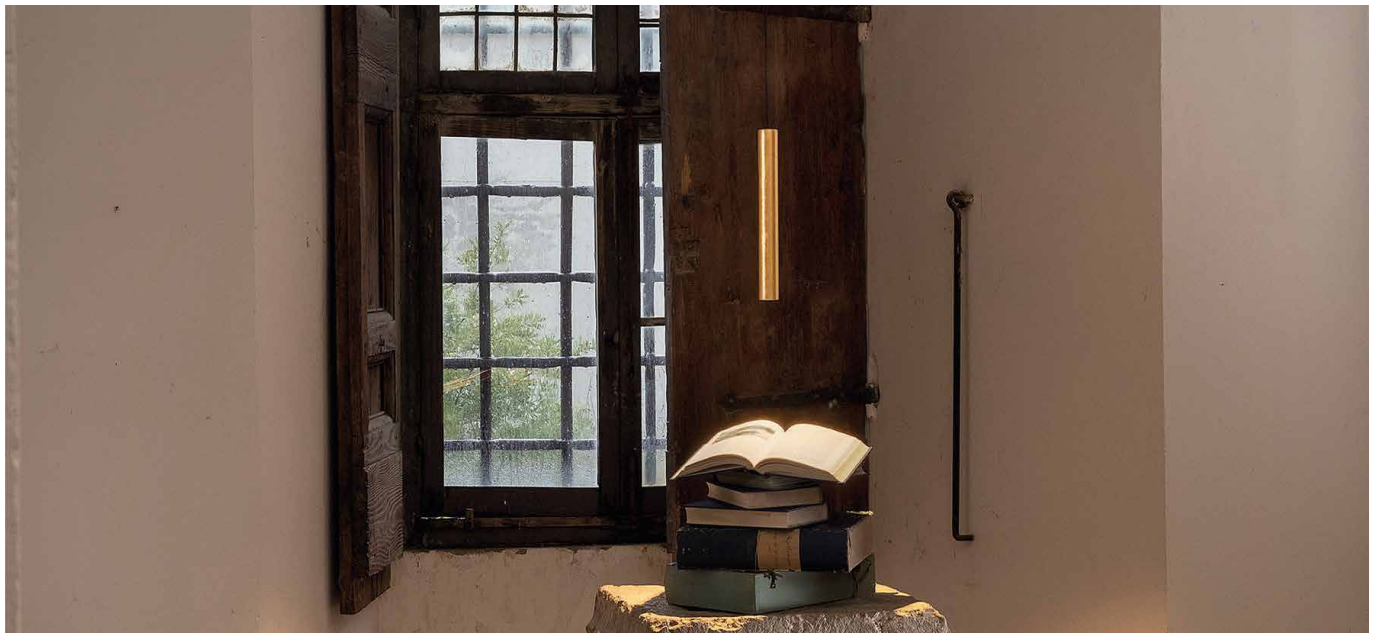

# CISO S33 PENDANT LIGHT

S33.

Ø32mm decorated aluminium cylinder suspended light with three power LEDs, suitable as accent or highlight lighting for residential, restaurant or retail environments. Choice of flush-mounted secondary optics, can be installed indoors. Mounting with screw-in ceiling rose, cable 2000mm, choice of finish.