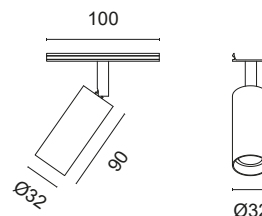

COMPLEMENTARY SYSTEMS REM

Ø32mm anodised aluminium directional projector decorated with CRI>90 LEDs for spot, decorative or courtesy lighting. Choice of secondary optics, can be installed indoors, with concealed faceplate on Delta or Kappa pendant, Delta or Kappa flush ceiling light, or flush-mounted Delta or Tau.

N.B. positioning, switch on management and other details to be defined in the order.

BASIC CODES

RG1.

FINISHES

- 1** White
- 2** Matt black
- 7** Brushed aluminium
- 9** Polished gold

LIGHT BEAM

- 15** 15°
- 25** 25°
- 35** 35°

LED COLOUR

- BN** 4000K
- BC** 3000K
- CC** 2700K
- BL** Blue
- VE** Green
- RO** Red
- AM** Amber

POWER

- 3** 1x2W
500mA - 216 lm
- 5** 3x2W
500mA - 648 lm

Code example:

REM + White + Light Beam 15° + 4000K + 2W = Code: RG1.115BC3