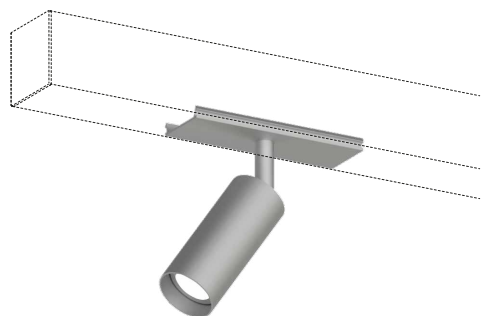

COMPLEMENTARY SYSTEMS REM

Ø32mm anodised aluminium directional projector decorated with CRI>90 LEDs for spot, decorative or courtesy lighting. Choice of secondary optics, can be installed indoors, with concealed faceplate on Delta or Kappa pendant, Delta or Kappa flush ceiling light, or flush-mounted Delta or Tau.

N.B. positioning, switch on management and other details to be defined in the order.

BASIC CODES

RG1.

FINISHES

- 1** White
- 2** Matt black
- 7** Brushed aluminium
- 9** Polished gold

LIGHT BEAM

- 15** 15°
- 25** 25°
- 35** 35°