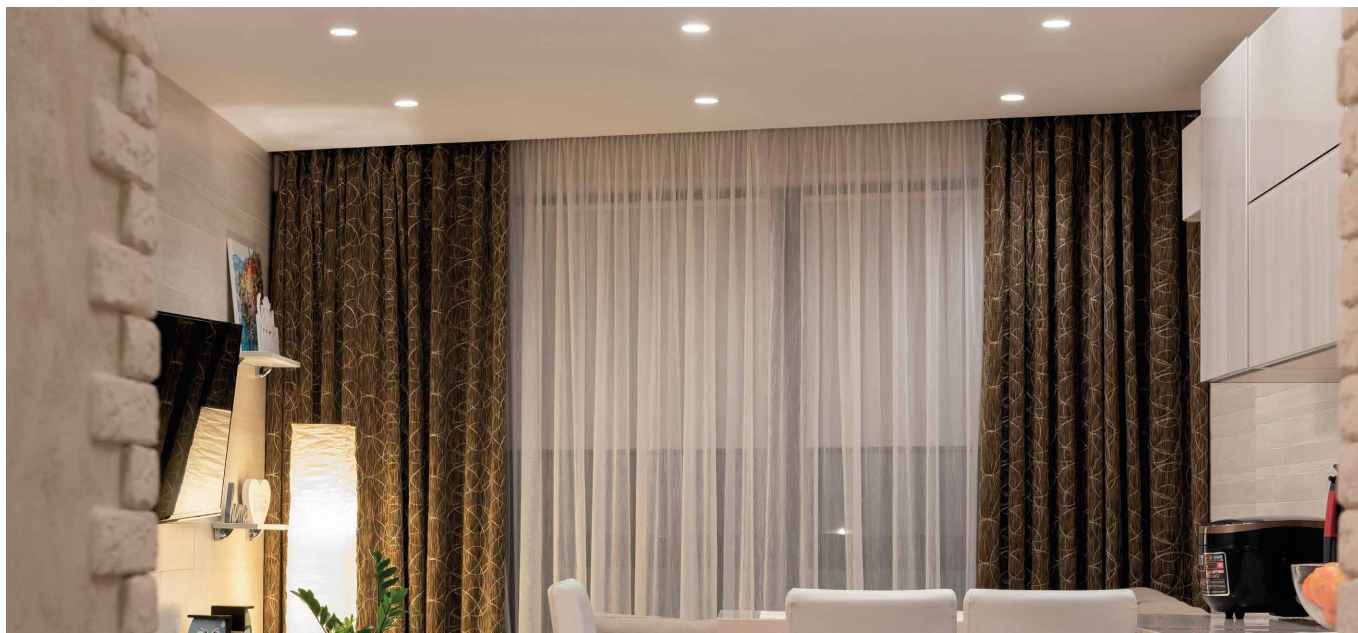

## L04.

Directional metal recessed light with COB LEDs CRI>90 for primary lighting in residential and retail environments. Choice of secondary optics. Can be flush fitted indoors, spring-mounted

COB LED CRI>90