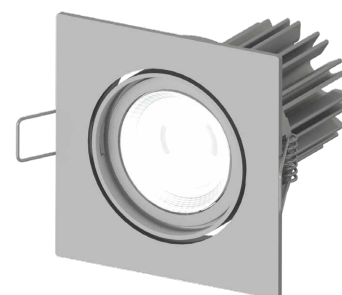

EGO METAL Q

L05.

Directional square recessed light with COB LEDs CRI>90 for primary lighting in residential and retail environments. Choice of secondary optics. Can be flush fitted indoors, spring-mounted

COB LED CRI>90

Power: 7W@200mA

Lumen: 916Lm@200mA

200mA constant current power supply

Series connection, 50 cm cable

Constant current power supplies page 234

Dimming Accessories page 249

 **MADE IN ITALY**

BASIC CODES

L05.

FINISHES

- 1 White
- 2 Matt black
- 6 Chrome
- 7 Brushed aluminium
- 9 Polished gold

LIGHT BEAM

- 15 15°
- 31 31°
- 50 50°

LED COLOUR

- BN 4000K
- BC 3000K
- CC 2700K

Code example:

EGO METAL Q + Brushed Aluminium + 15° light beam + 2700K = Code: L05.715CC