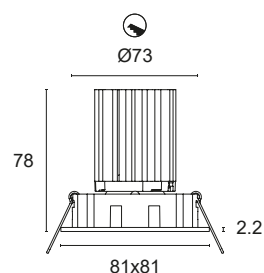

COB LED CRI>90

Power: 7W@200mA

Lumen: 916Lm@200mA

200mA constant current power supply

Series connection, 50 cm cable

Constant current power supplies page 234

Dimming Accessories page 249

 **MADE IN ITALY**