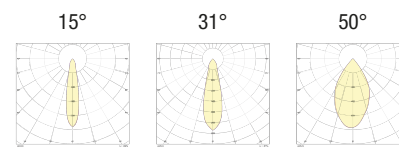

BASIC CODES

L05.

FINISHES

- 1 White
- 2 Matt black
- 6 Chrome
- 7 Brushed aluminium
- 9 Polished gold

LIGHT BEAM

- 15 15°
- 31 31°
- 50 50°

LED COLOUR

- BN 4000K
- BC 3000K
- CC 2700K