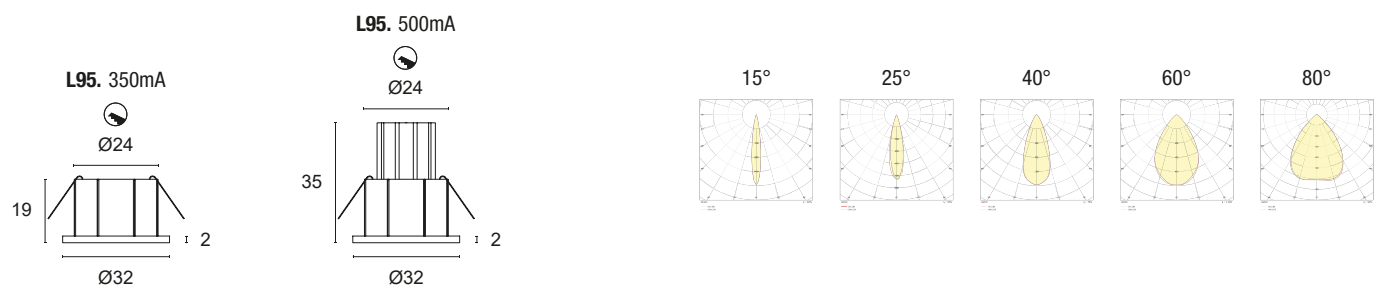

BASIC CODES

L95.

FINISHES

- ☐ 1 White
- ☐ 2 Matt black
- ☐ 3 Brushed gold
- ☐ 6 Chrome
- ☐ 7 Brushed aluminium
- ☐ 8 Transparent
- ☐ 9 Polished gold

LIGHT BAND

- ☐ 15 15°
- ☐ 25 25°
- ☐ 40 40°
- ☐ 60 60°
- ☐ 80 80°

LED COLOUR

- ☐ BN 4000K
- ☐ BC 3000K
- ☐ CC 2700K
- ☐ BL Blue
- ☐ VE Green
- ☐ RO Red
- ☐ AM "Wine" Amber

POWER

- **3 1x1W - 350mA - 135 lm**
- **5 1x2W - 500mA - 216 lm**

Code example:

EOS + Brushed Aluminium + 15° light beam + 3000K + 1W = Code: L95.715BC3