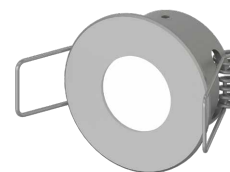

EOS METAL

L95M.

Flush-fitted in polished aluminium with power LED for accent, decoration and courtesy lighting. Choice of secondary optics, can be installed indoors. Flush-mounted with springs.

Power LED CRI>80

Power: 2W@500mA

Lumen: 216Lm@500mA

500mA constant current power supply

Series connection, 50 cm cable

Constant current power supplies page 233

Dimming Accessories page 249

 **MADE IN ITALY**

BASIC CODES

L95M.

FINISHES

- 1 White
- 2 Matt black
- 5 Gloss aluminium
- 7 Brushed aluminium

LIGHT BAND

- 10 10°
- 35 35°
- 60 60°

LED COLOUR

- BN** 4000K
- BC** 3000K
- CC** 2700K
- BL** Blue
- VE** Green
- RO** Red
- AM** "Wine" Amber

Approved by
CIVIC

Code example:

EOS METAL + Brushed Aluminium + 40° light beam + 3000K = Code: L95M.740BC