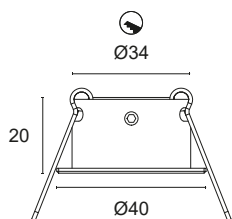

MADE IN ITALY