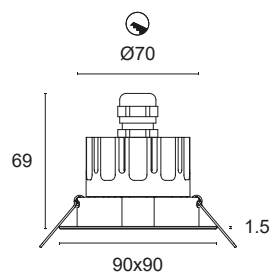

Power LED CRI>80

Power: 3W@350mA

350mA constant current power supply

Series connection, with 70 + 70 cm cables

Accessories for RGB management page 249

 **MADE IN ITALY**

**BASIC CODES**

**L25.**

**FINISHES**

- 1 White
- 2 Matt black
- 5 Gloss aluminium
- 7 Brushed aluminium

**LIGHT BAND**

- 10 10°
- 35 35°
- 60 60°
- 80 80°

**LED COLOUR**

 **RGB**

Code example:

FOUR HOLE Q RGB + White + 80° light beam + RGB = Code: L25.180RGB