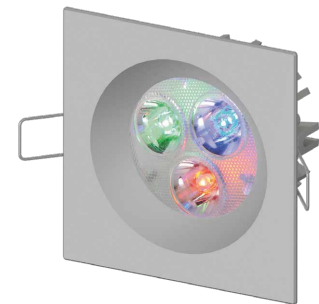

# FOUR HOLE Q RGB

L25.

Turned and decorated aluminium recessed light with powerful RGB LEDs suitable for decorative lighting of residential and retail environments. Choice of secondary optics, can be flush fitted indoors. Flush-mounted with springs.

Power LED CRI>80

Power: 3W@350mA

350mA constant current power supply

Series connection, with 70 + 70 cm cables

Accessories for RGB management page 249

 **MADE IN ITALY**

**BASIC CODES**

**L25.**

**FINISHES**

- 1 White
- 2 Matt black
- 5 Gloss aluminium
- 7 Brushed aluminium

**LIGHT BAND**

- 10 10°
- 35 35°
- 60 60°
- 80 80°

**LED COLOUR**

 **RGB**

Code example:

FOUR HOLE Q RGB + White + 80° light beam + RGB = Code: L25.180RGB