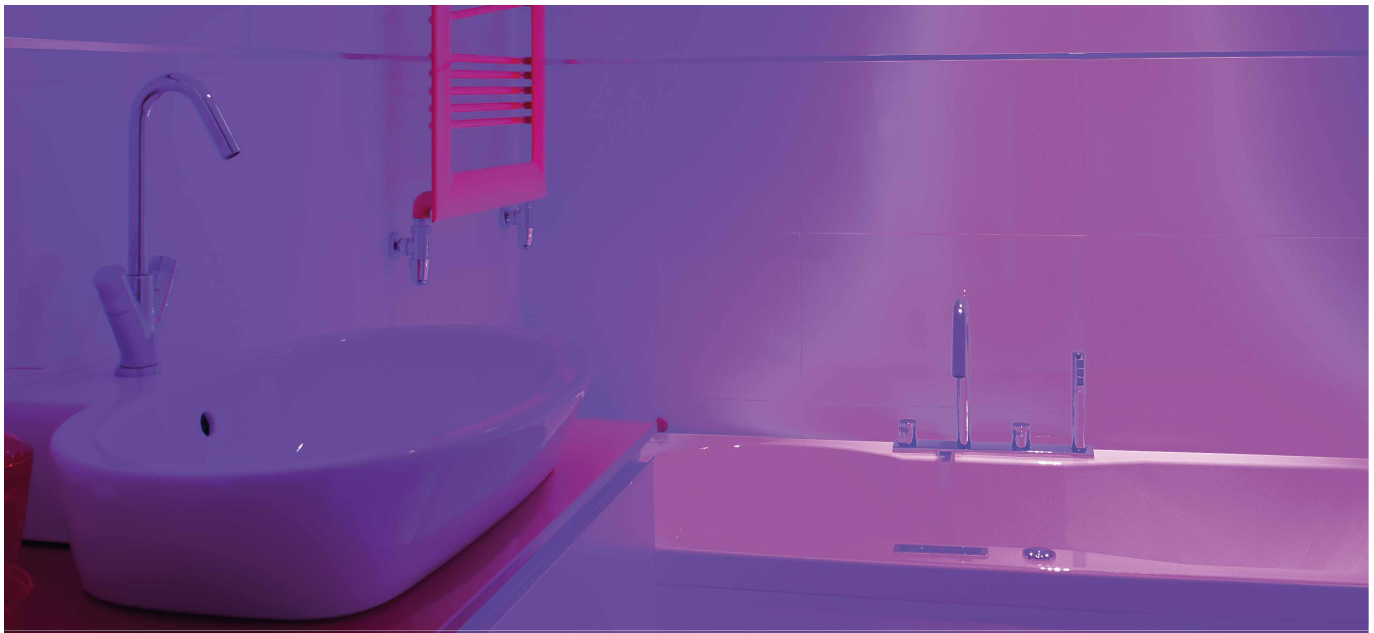

# FOUR HOLE Q RGB

L25.

Turned and decorated aluminium recessed light with powerful RGB LEDs suitable for decorative lighting of residential and retail environments. Choice of secondary optics, can be flush fitted indoors. Flush-mounted with springs.

Power LED CRI>80

Power: 3W@350mA

350mA constant current power supply

Series connection, with 70 + 70 cm cables

Accessories for RGB management page 249

 **MADE IN ITALY**

**BASIC CODES**

**L25.**

**FINISHES**

- 1 White
- 2 Matt black
- 5 Gloss aluminium
- 7 Brushed aluminium

**LIGHT BAND**

- 10 10°
- 35 35°
- 60 60°
- 80 80°

**LED COLOUR**

 **RGB**

Code example:

FOUR HOLE Q RGB + White + 80° light beam + RGB = Code: L25.180RGB