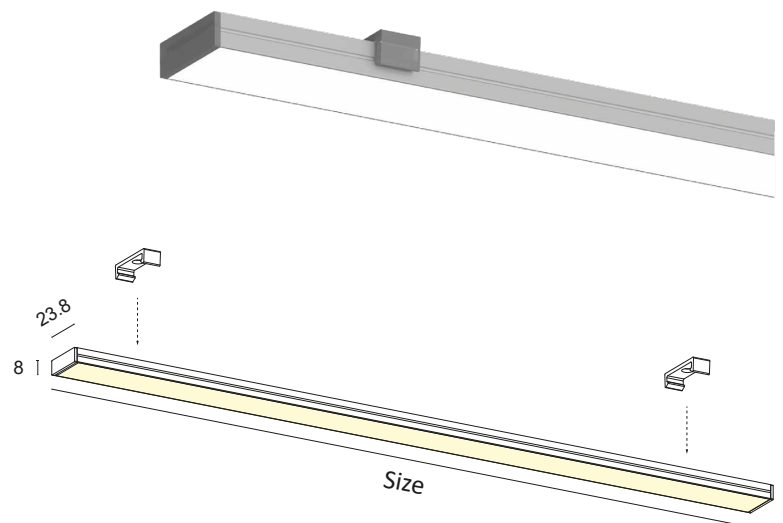

GAMMA

G1.

Decorated anodised aluminium lamp complete with press-fit brushed diffuser , side supports and LED source with a high Lumen/Watt ratio. Wide availability of accessories that can be integrated into the profile. Suitable for under-wall cupboard, furnishing lighting, panel and general lighting. Mounting with screw clips.

Constant 24Vdc voltage supply
Parallel connection, 50 cm cable

Constant voltage power supplies page 237
Dimming Accessories page 249

 **MADE IN ITALY**

BASIC CODES

G1.

FINISHES

- 1** White
 - 2** Matt black
 - 7** Brushed aluminium
- *Other finishes on request.

SIZE

- A** 300mm
- B** 450mm
- C** 500mm
- D** 600mm
- E** 700mm
- F** 800mm
- G** 900mm
- H** 1000mm
- I** 1200mm
- J** 1300mm
- K** 1400mm
- L** 1500mm
- M** 1800mm
- N** 2000mm
- O** 2300mm
- P** 2500mm
- Q** 2800mm
- R** 3000mm