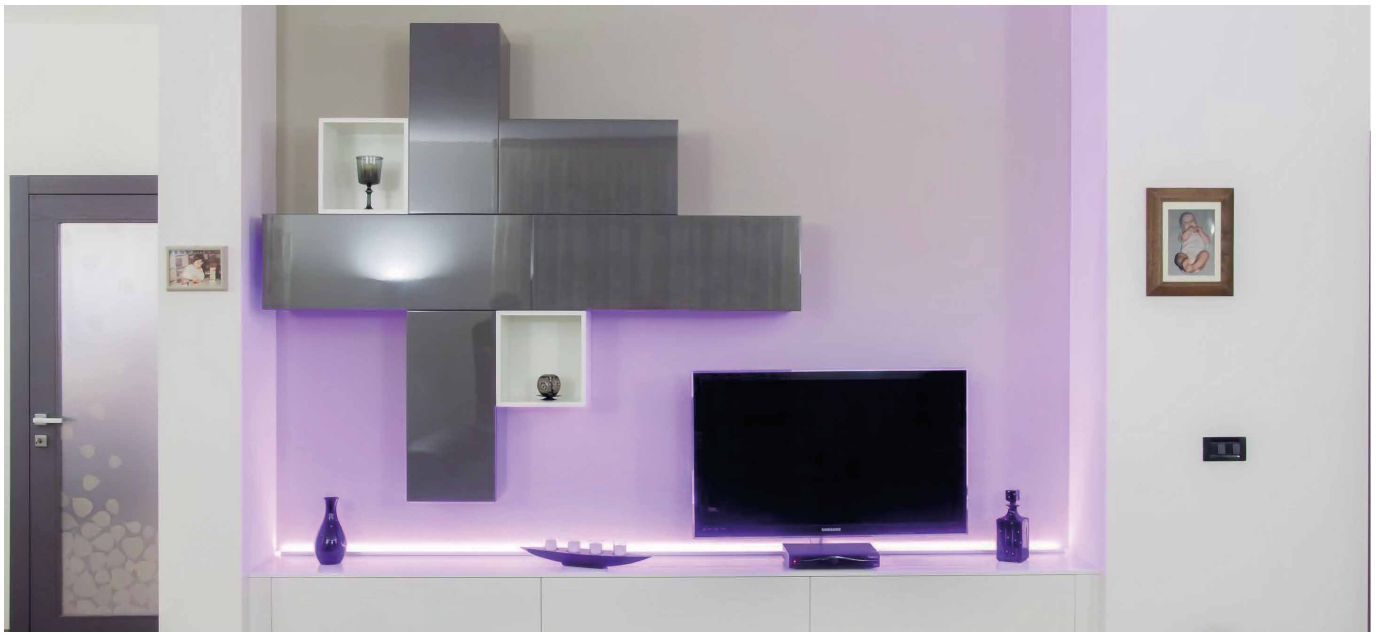

GAMMA

G1.

Decorated anodised aluminium lamp complete with press-fit brushed diffuser , side supports and LED source with a high Lumen/Watt ratio. Wide availability of accessories that can be integrated into the profile. Suitable for under-wall cupboard, furnishing lighting, panel and general lighting. Mounting with screw clips.

Constant 24Vdc voltage supply
Parallel connection, 50 cm cable

Constant voltage power supplies page 237
Dimming Accessories page 249

 **MADE IN ITALY**

BASIC CODES

G1.

FINISHES

- 1** White
 - 2** Matt black
 - 7** Brushed aluminium
- *Other finishes on request.