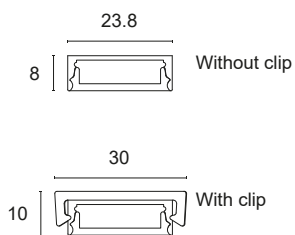

GAMMA

G1.

Decorated anodised aluminium lamp complete with press-fit brushed diffuser , side supports and LED source with a high Lumen/Watt ratio. Wide availability of accessories that can be integrated into the profile. Suitable for under-wall cupboard, furnishing lighting, panel and general lighting. Mounting with screw clips.

Constant 24Vdc voltage supply
Parallel connection, 50 cm cable

Constant voltage power supplies page 237
Dimming Accessories page 249

 **MADE IN ITALY**

BASIC CODES

G1.

FINISHES

- 1** White
 - 2** Matt black
 - 7** Brushed aluminium
- *Other finishes on request.

SIZE

- A** 300mm
- B** 450mm
- C** 500mm
- D** 600mm
- E** 700mm
- F** 800mm
- G** 900mm
- H** 1000mm
- I** 1200mm
- J** 1300mm
- K** 1400mm
- L** 1500mm
- M** 1800mm
- N** 2000mm
- O** 2300mm
- P** 2500mm
- Q** 2800mm
- R** 3000mm