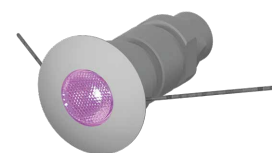

HALLEY RGB

L31.

Flush-fitted in polished aluminium for accent, decoration and courtesy RGB lighting. Also indicated for 'starry sky'. Can be installed indoors and outdoors if partially protected, spring-mounted.

5mm high-brightness LED

Power: 0.3W

Power supply with 12Vdc constant voltage control unit, only with CNL/RGB box

Mandatory connection with CNL/RGB box, cable 150 cm

Compulsory accessories for connection page 247

Accessories for RGB management page 249

MADE IN ITALY

BASIC CODES

L31.

FINISHES

- ☐ 1 White
- ☒ 2 Matt black
- ☐ 6 Chrome
- ☐ 7 Brushed aluminium

GLASS

- ☒ T Transparent

LED COLOUR

RGB

Code example:

HALLEY RGB + White + Clear Glass + RGB = Code: L31.1TRGB