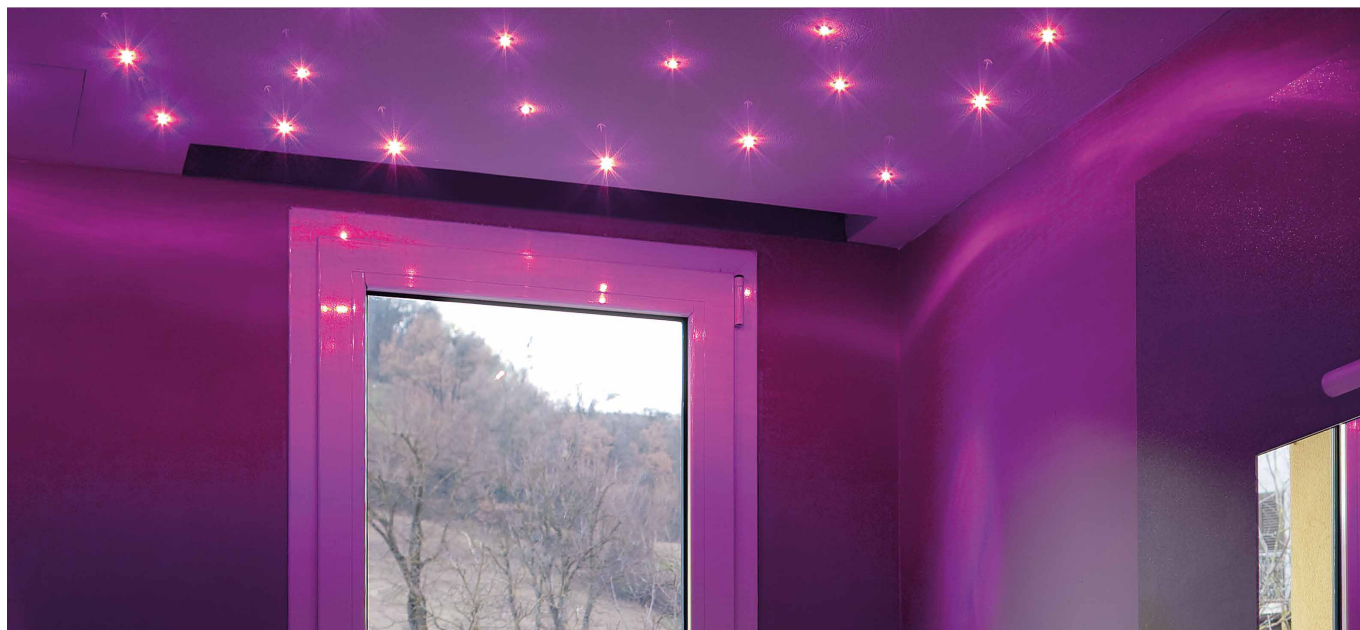

## L31.

Flush-fitted in polished aluminium for accent, decoration and courtesy RGB lighting. Also indicated for 'starry sky'. Can be installed indoors and outdoors if partially protected, spring-mounted.