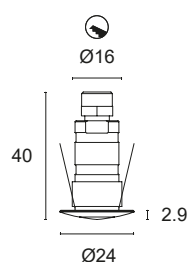

MADE IN ITALY