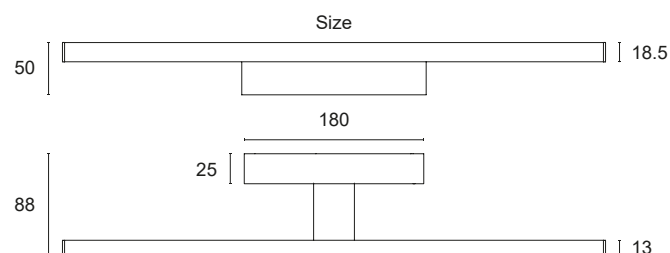

MADE IN ITALY