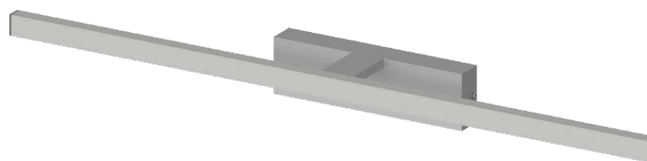

Mirror lamp made entirely of decorated aluminium and steel. Suitable for wall application on mirrors, can be installed in partially protected indoor areas. Excellent lumen/watt ratio.

LED SMD2835 CRI>90

Power: 20.2W/m

Lumen: 2100 - 2500 lm/m

Constant voltage supply 24Vdc

Power supply included and built in

MADE IN ITALY

BASIC CODES

ISA.

FINISHES

- 1 White
- 2 Matt black
- 6 Chrome
- 7 Brushed aluminium

SIZE

- A** 610mm 12W 1500 lm
- B** 810mm 16W 2000 lm
- C** 1010mm* 20W 2500 lm

*(chrome finish not available)

LED COLOUR

- BN** 4000K
- BC** 3000K
- CC** 2700K