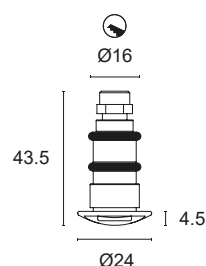

MEMO

L30S.

Flush-fitted in polished 304 stainless steel with power LED for decoration, courtesy or step marker lighting. Diffuse lighting with anti-glare cowling. Can be fitted in the wall or floor, indoors and outdoors. Mounting with formwork.

Power LED CRI>80
Power: 1W@350mA
Lumen: 135Lm@350mA
350mA constant current power supply
Series connection, 50 cm cable

Constant current power supplies page 232
Installation accessories page 270
Dimming Accessories page 249

 **MADE IN ITALY**

BASIC CODES

L30S.

LIGHT BEAM

 **R1** Radial 1 aperture  **T** Transparent

GLASS

LED COLOUR

 **BN** 4000K
 **BC** 3000K
 **CC** 2700K
 **BL** Blue
 **VE** Green
 **RO** Red
 **AM** "Wine" Amber