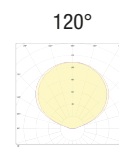

BASIC CODES

L30S.

LIGHT BEAM

R1 Radial 1 aperture **T** Transparent

GLASS

LED COLOUR

BN 4000K
 BC 3000K
 CC 2700K
 BL Blue
 VE Green
 RO Red
 AM "Wine" Amber

Approved by
CIVIC

Code example:

MEMO + Radial light beam 1 aperture + Clear glass + 3000K = Code: L30S.R1TBC