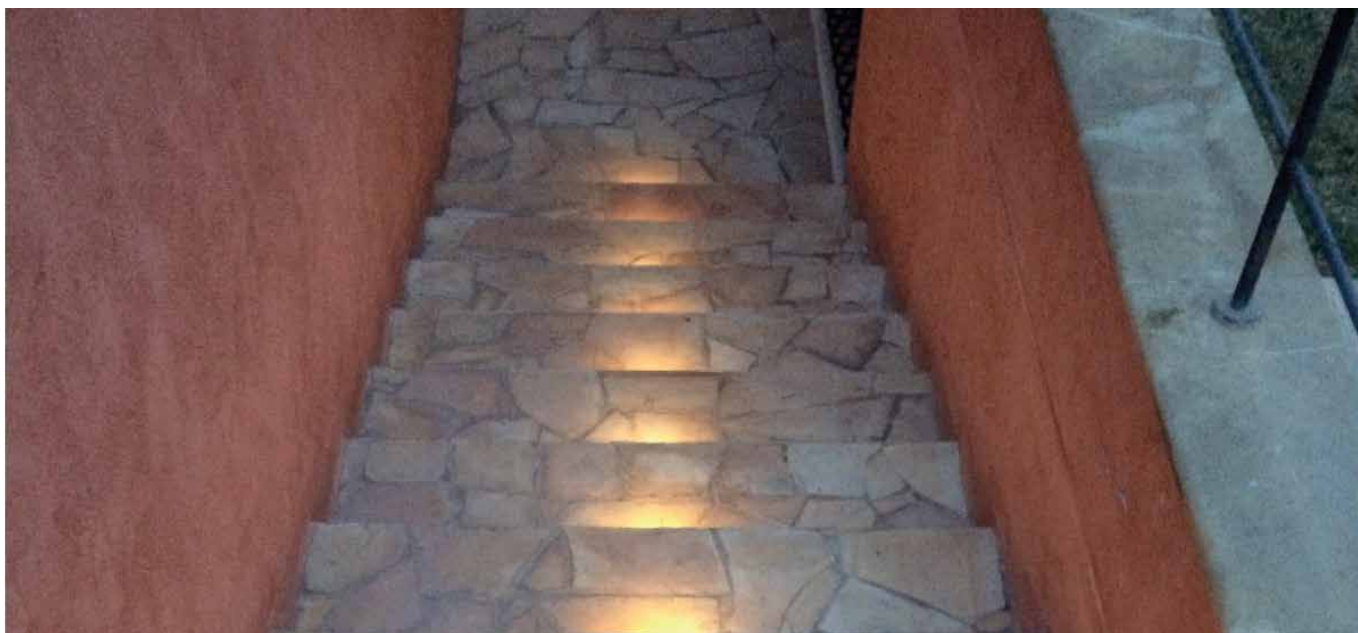

MEMO

L30S.

Flush-fitted in polished 304 stainless steel with power LED for decoration, courtesy or step marker lighting. Diffuse lighting with anti-glare cowling. Can be fitted in the wall or floor, indoors and outdoors. Mounting with formwork.

 **MADE IN ITALY**

BASIC CODES

L30S.

LIGHT BEAM

 **R1** Radial 1 aperture  **T** Transparent

GLASS

LED COLOUR

 **BN** 4000K
 **BC** 3000K
 **CC** 2700K
 **BL** Blue
 **VE** Green
 **RO** Red
 **AM** "Wine" Amber