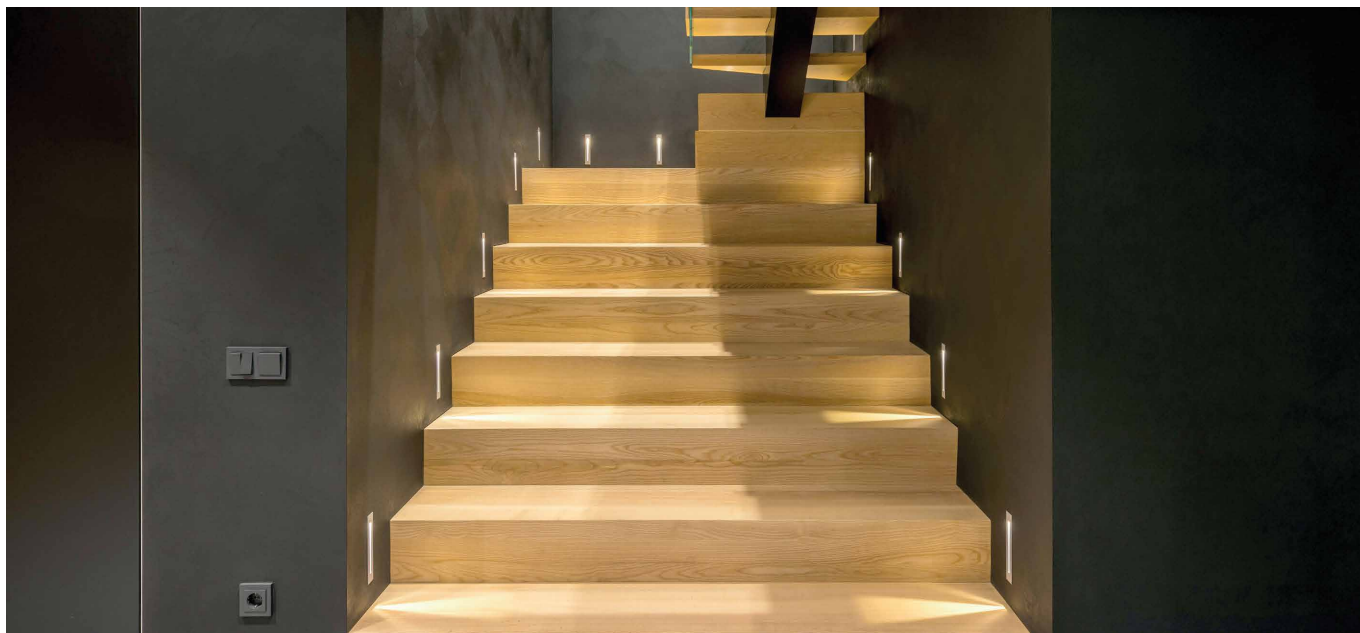

REMOVE MINUS

L15S.

Flush-fitted in polished aluminium for accent, decoration and courtesy or emergency lighting. Diffuse lighting, can be installed indoors, on plasterboard or brick with formwork.

SMD LED CRI>90

120°

BASIC CODES

L15S.

FINISHES

- 1 White
- 2 Matt black
- 5 Gloss aluminium
- 7 Brushed aluminium

LED COLOUR

- BN** 4000K
- BC** 3000K
- CC** 2700K

Code example:

REMOVE MINUS + Brushed aluminium + 3000K = Code: L15S.7BC