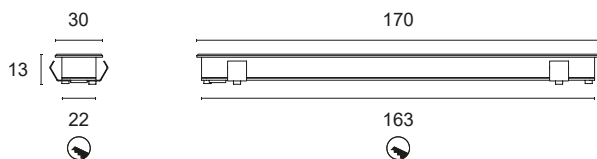

REMOVE MINUS

L15S.

Flush-fitted in polished aluminium for accent, decoration and courtesy or emergency lighting. Diffuse lighting, can be installed indoors, on plasterboard or brick with formwork.

SMD LED CRI>90

120°

BASIC CODES

L15S.

FINISHES

- 1 White
- 2 Matt black
- 5 Gloss aluminium
- 7 Brushed aluminium

LED COLOUR

- BN** 4000K
- BC** 3000K
- CC** 2700K

Code example: