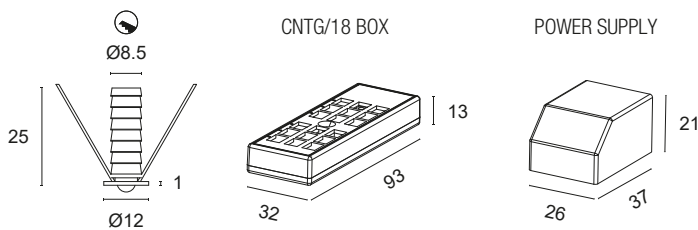

BASIC CODES

KMQ.L90.

FINISHES

- ☐ 1 White
- ☒ 2 Matt black
- ☐ 6 Chrome

LED COLOUR

- ☐ **BF** 6000K
- ☐ **BN** 4000K
- ☐ **BC** 3000K
- ☐ **BL** Blue

Code example:

SKY KIT + Chrome + 3000K = Code: KMQ.L90.6BC