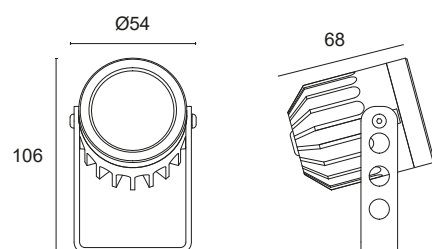

Power LED CRI>90

Power: 7W@200mA

Lumen: 916Lm@200mA

200mA constant current power supply

Series connection, 50 cm cable

Constant current power supplies page 234

Dimming Accessories page 249

 **MADE IN ITALY**

BASIC CODES

L14.

FINISHES

-  **2** Matt black
-  **7** Brushed aluminium

LIGHT BEAM

-  **12** 12°
-  **24** 24°

LED COLOUR

-  **BN** 4000K
-  **BC** 3000K
-  **CC** 2700K