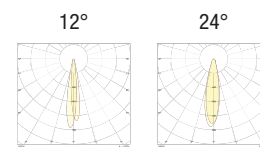

BASIC CODES

L14.

FINISHES

-  **2** Matt black
-  **7** Brushed aluminium

LIGHT BEAM

-  **12** 12°
-  **24** 24°

LED COLOUR

-  **BN** 4000K
-  **BC** 3000K
-  **CC** 2700K