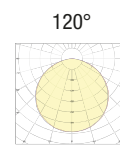

MADE IN ITALY