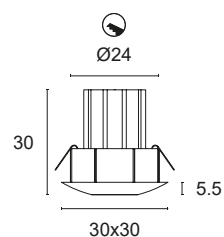

MADE IN ITALY