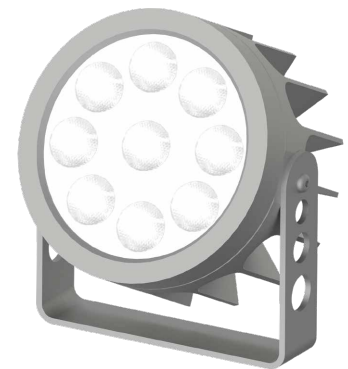

# ZEPPELIN

## L06.

Directional projector in anticorrosive anodised or decorated aluminium with power LED source. Suitable for primary and decorative lighting of architectural facades, gardens and monuments. Choice of secondary optics, can be installed indoors and outdoors. Screw mounting on bracket.

Power LED CRI>80

Power: 9W@350mA - 18W@500mA

Lumen: 1215lm@350mA - 1944lm@500mA

350mA - 500mA constant current power supply

Series connection, 50 cm cable

Constant current power supplies page 232-233

Dimming Accessories page 249