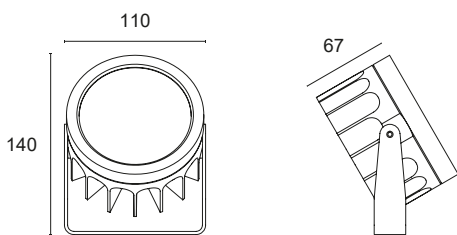

MADE IN ITALY