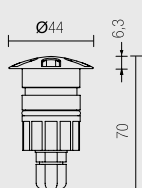

- *Outercasing assembly.*
- *Radial diffusion with opal polycarbonate*
- *Power supply: 350/500mA*
- *Cable: cm. 50*

CONNECT IN SERIES

DIMENSIONI / DIMENSIONS

L403.

L404.

Ø32 senza cassaforma
Ø32 without outer casing

Ø32 senza cassaforma
Ø32 without outer casing

ACCESSORI / ACCESSORIES

Cassaforma **548/40** pag. 296
Outer casing 548/80 page 296

Alimentatori pag. 262-263
Drivers page 262-263

CODICI BASE / BASE CODES

FASCIO LUCE / LIGHT BEAM