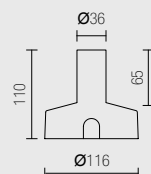

- *Outercasing assembly.*
- *Radial diffusion with opal polycarbonate*
- *Power supply: 350/500mA*
- *Cable: cm. 50*

CONNECT IN SERIES

DIMENSIONI / DIMENSIONS

L403.

L404.

Ø32 senza cassaforma
Ø32 without outer casing

Ø32 senza cassaforma
Ø32 without outer casing

ACCESSORI / ACCESSORIES

Cassaforma **548/40** pag. 296
Outer casing 548/80 page 296

Alimentatori pag. 262-263
Drivers page 262-263

CODICI BASE / BASE CODES

FASCIO LUCE / LIGHT BEAM