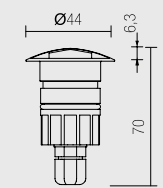

- *Outercasing assembly.*
- *Radial diffusion with opal polycarbonate*
- *Power supply: 350/500mA*
- *Cable: cm. 50*

CONNECT IN SERIES

DIMENSIONI / DIMENSIONS

L403.

L404.

Ø32 senza cassaforma
Ø32 without outer casing

Ø32 senza cassaforma
Ø32 without outer casing

ACCESSORI / ACCESSORIES

Cassaforma **548/40** pag. 296
Outer casing 548/80 page 296

Alimentatori pag. 262-263
Drivers page 262-263

CODICI BASE / BASE CODES

FASCIO LUCE / LIGHT BEAM